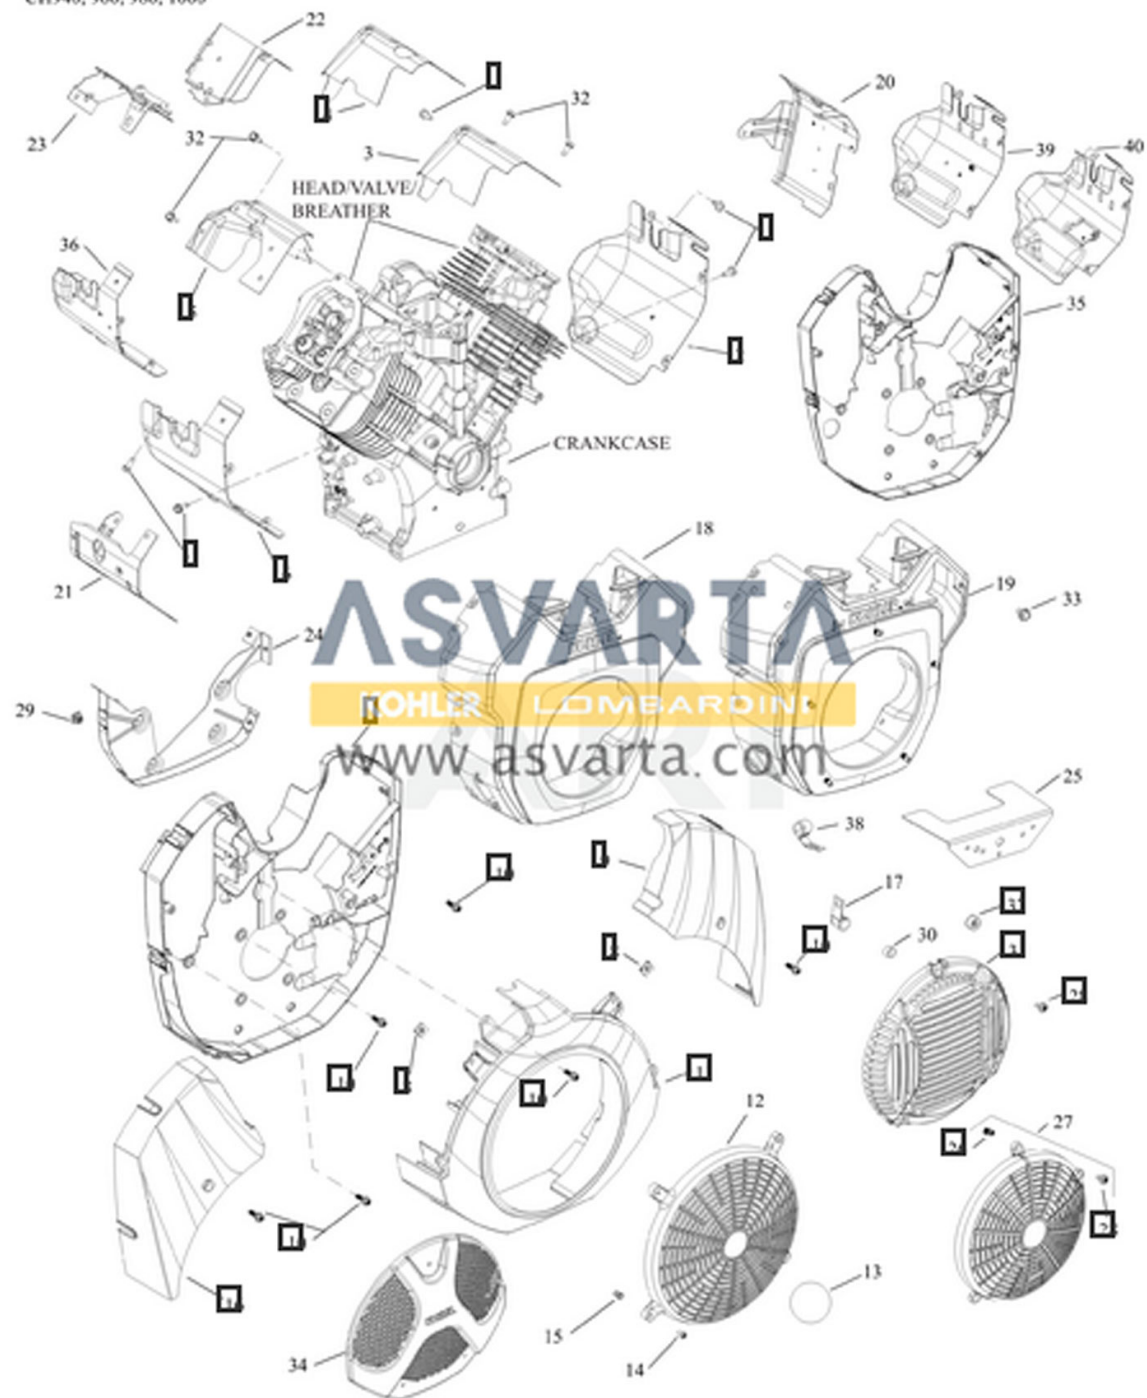

KOHLER®

GROUP 1-CRANKSHAFT
CH940, 960, 980, 1000

GROUP 2-CRANKCASE
CH940, 960, 980, 1000

GROUP 3-LUBRICATION
CH940, 960, 980, 1000

GROUP 4-HEAD/VALVE BREATHER
CH940, CH960, CH980, CH1000

GROUP 5-IGNITION
CH940, 960, 980, 1000

GROUP 6-BLOWER HOUSING
CH940, 960, 980, 1000

GROUP 7-STARTER
CH940, 960, 980, 1000

GROUP 8-FULL SYSTEM
C18940, 960, 980, 1000

GROUP 9-ENGINE CONTROLS
CH940, 960, 980, 1000

GROUP 10-AIR INTAKE
CH940, 960, 980, 1000