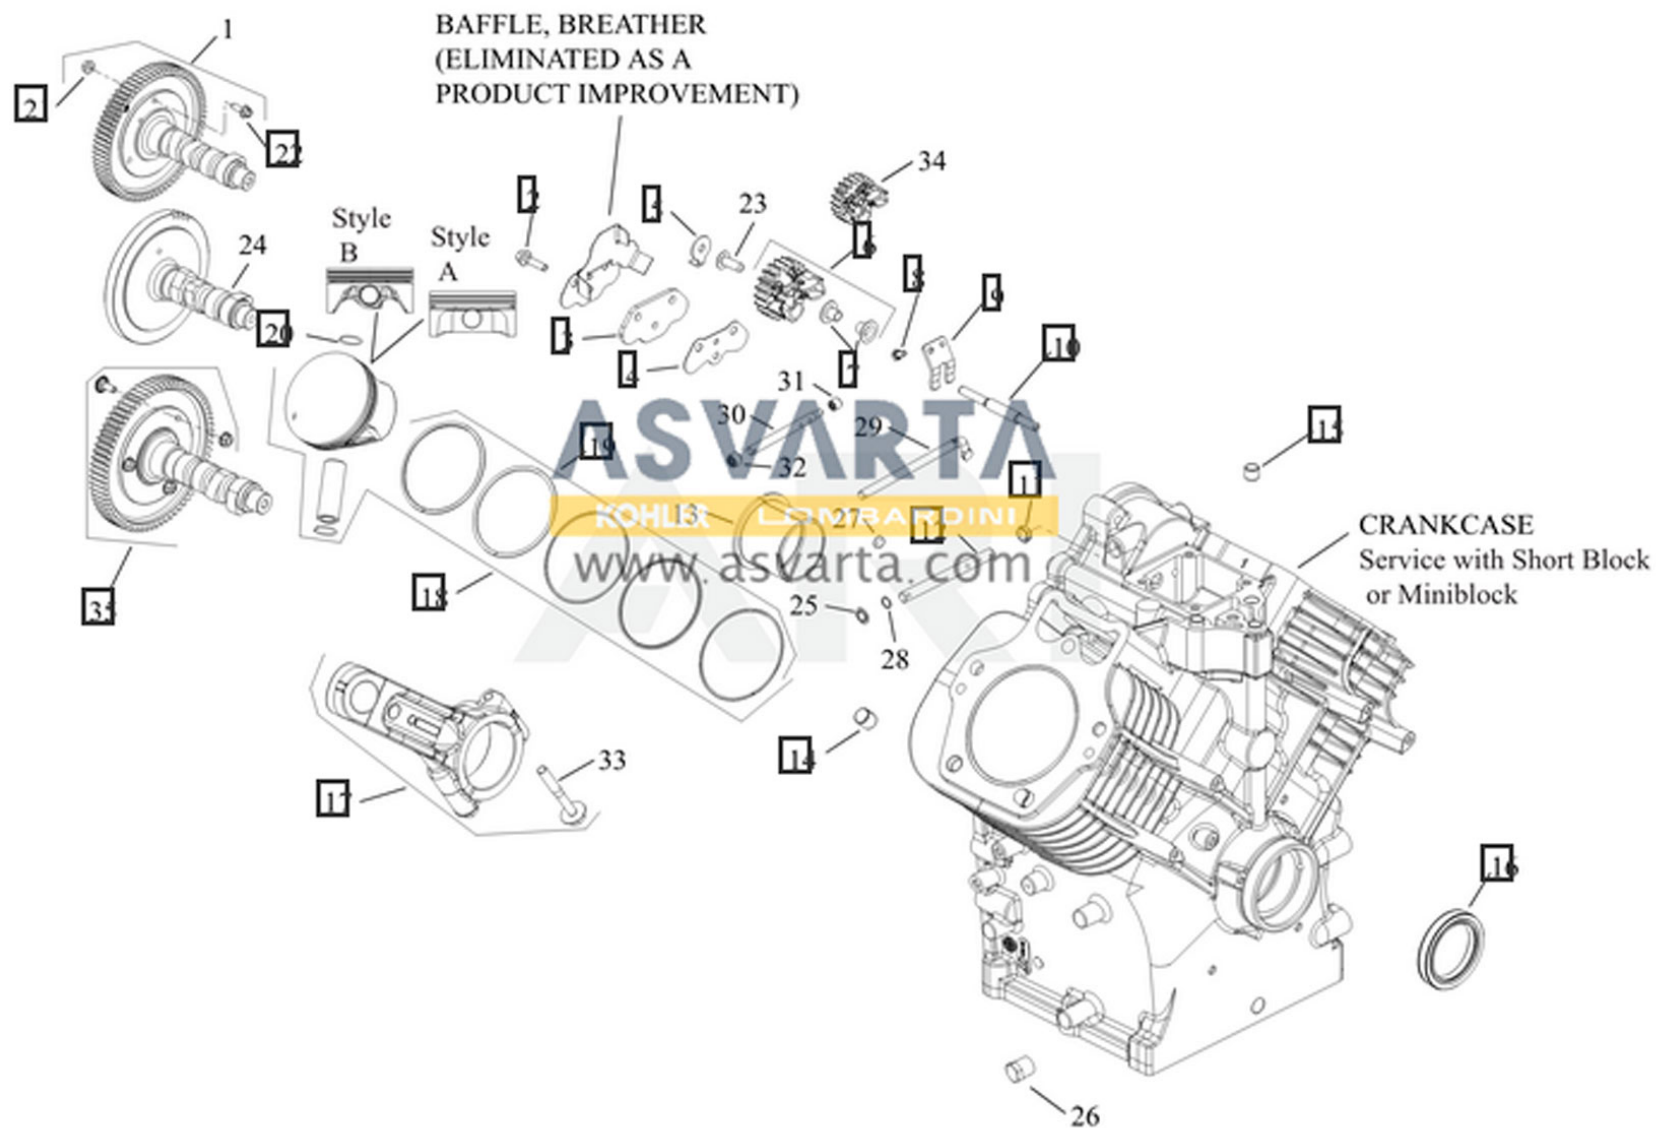

KOHLER®

GROUP 1-CRANKSHAFT
CH940, 960, 980, 1000

GROUP 2-CRANKCASE
CH940, 960, 980, 1000

GROUP 3-LUBRICATION
CH940, 960, 980, 1000

GROUP 4-HEAD/VALVE BREATHER
CH940, CH960, CH980, CH1000

GROUP 5-IGNITION
CH940, 960, 980, 1000

GROUP 6-BLOWER HOUSING
CH940, 960, 980, 1000

GROUP 7-STARTER
CH940, 960, 980, 1000

GROUP 8-FULL SYSTEM
C18940, 960, 980, 1000

GROUP 9-ENGINE CONTROLS
CH940, 960, 980, 1000

GROUP 10-AIR INTAKE
CH940, 960, 980, 1000