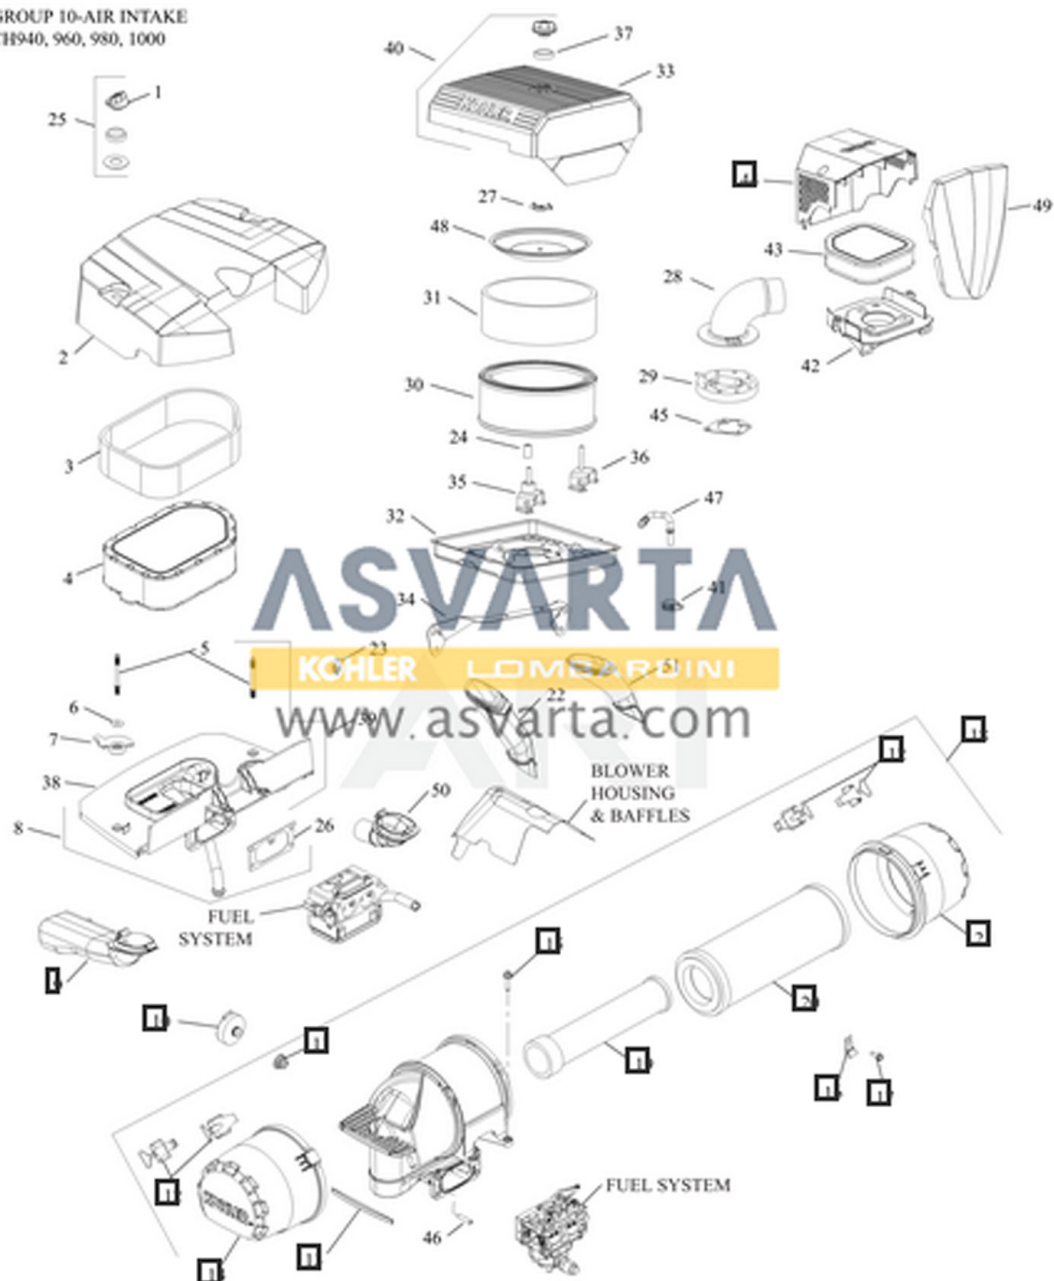

KOHLER®

GROUP 1-CRANKSHAFT
CH940, 960, 980, 1000

GROUP 2-CRANKCASE
CH940, 960, 980, 1000

GROUP 3-LUBRICATION
CH940, 960, 980, 1000

GROUP 4-HEAD/VALVE BREATHER
CH940, CH960, CH980, CH1000

GROUP 5-IGNITION
CH940, 960, 980, 1000

GROUP 6-BLOWER HOUSING
CH940, 960, 980, 1000

GROUP 7-STARTER
CH940, 960, 980, 1000

GROUP 8-FULL SYSTEM
C18940, 960, 980, 1000

GROUP 9-ENGINE CONTROLS
CH940, 960, 980, 1000

GROUP 10-AIR INTAKE
CH940, 960, 980, 1000