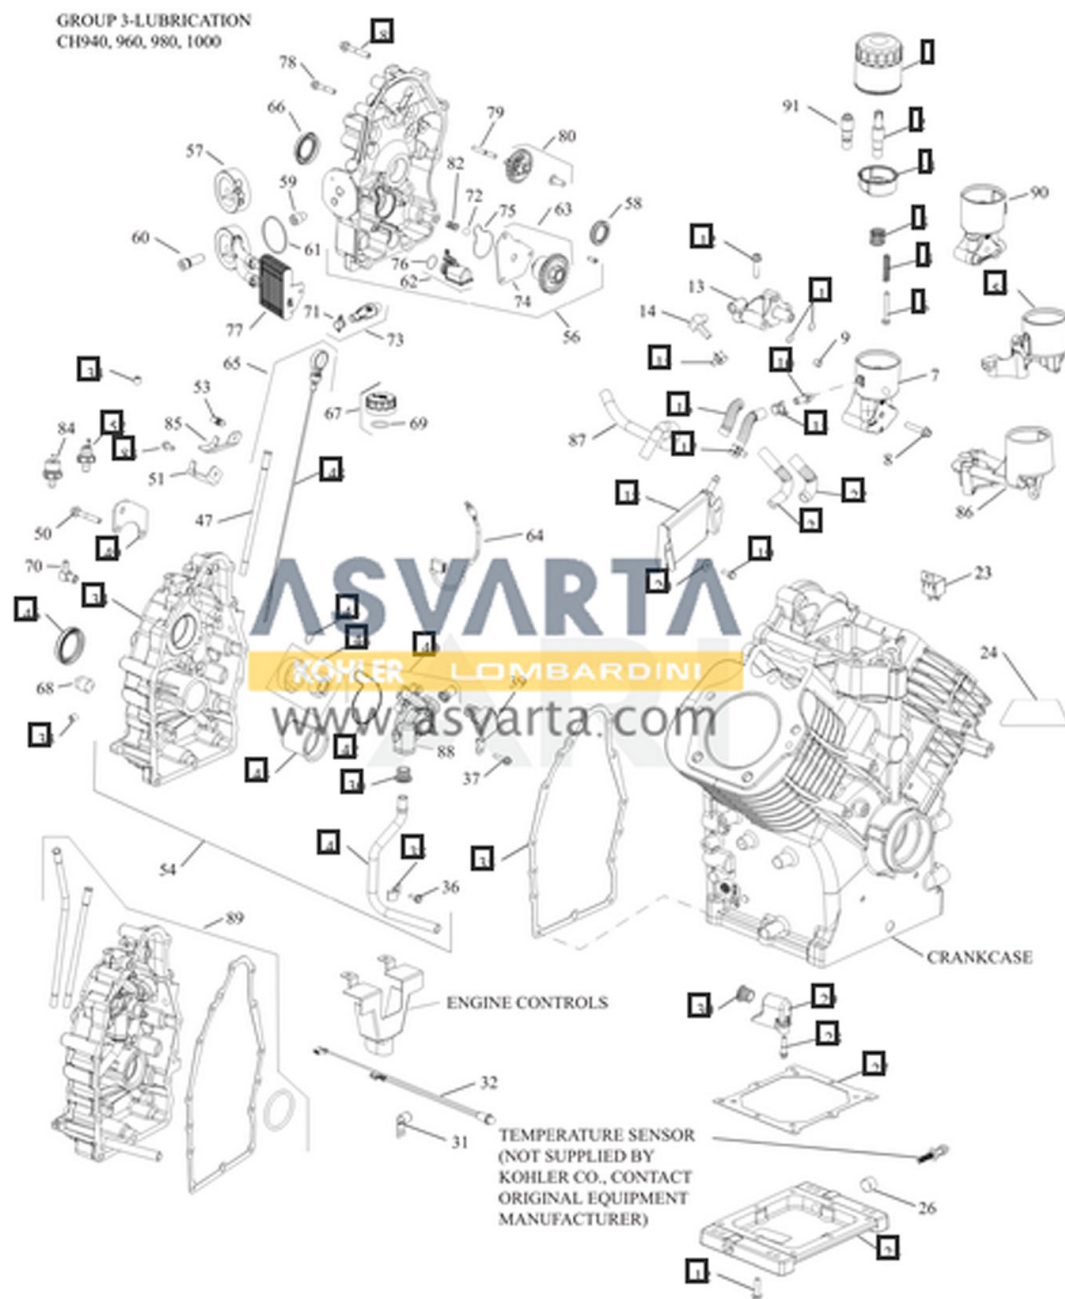

KOHLER®

GROUP 1-CRANKSHAFT
CH940, 960, 980, 1000

GROUP 2-CRANKCASE
CH940, 960, 980, 1000

GROUP 3-LUBRICATION
CH940, 960, 980, 1000

GROUP 4-HEAD/VALVE BREATHER
CH940, CH960, CH980, CH1000

GROUP 5-IGNITION
CH940, 960, 980, 1000

GROUP 6-BLOWER HOUSING
CH940, 960, 980, 1000

GROUP 7-STARTER
CH940, 960, 980, 1000

GROUP 8-FULL SYSTEM
C18940, 960, 980, 1000

GROUP 9-ENGINE CONTROLS
CH940, 960, 980, 1000

GROUP 10-AIR INTAKE
CH940, 960, 980, 1000

GROUP 11-EXHAUST
CH940, 960, 980, 1000