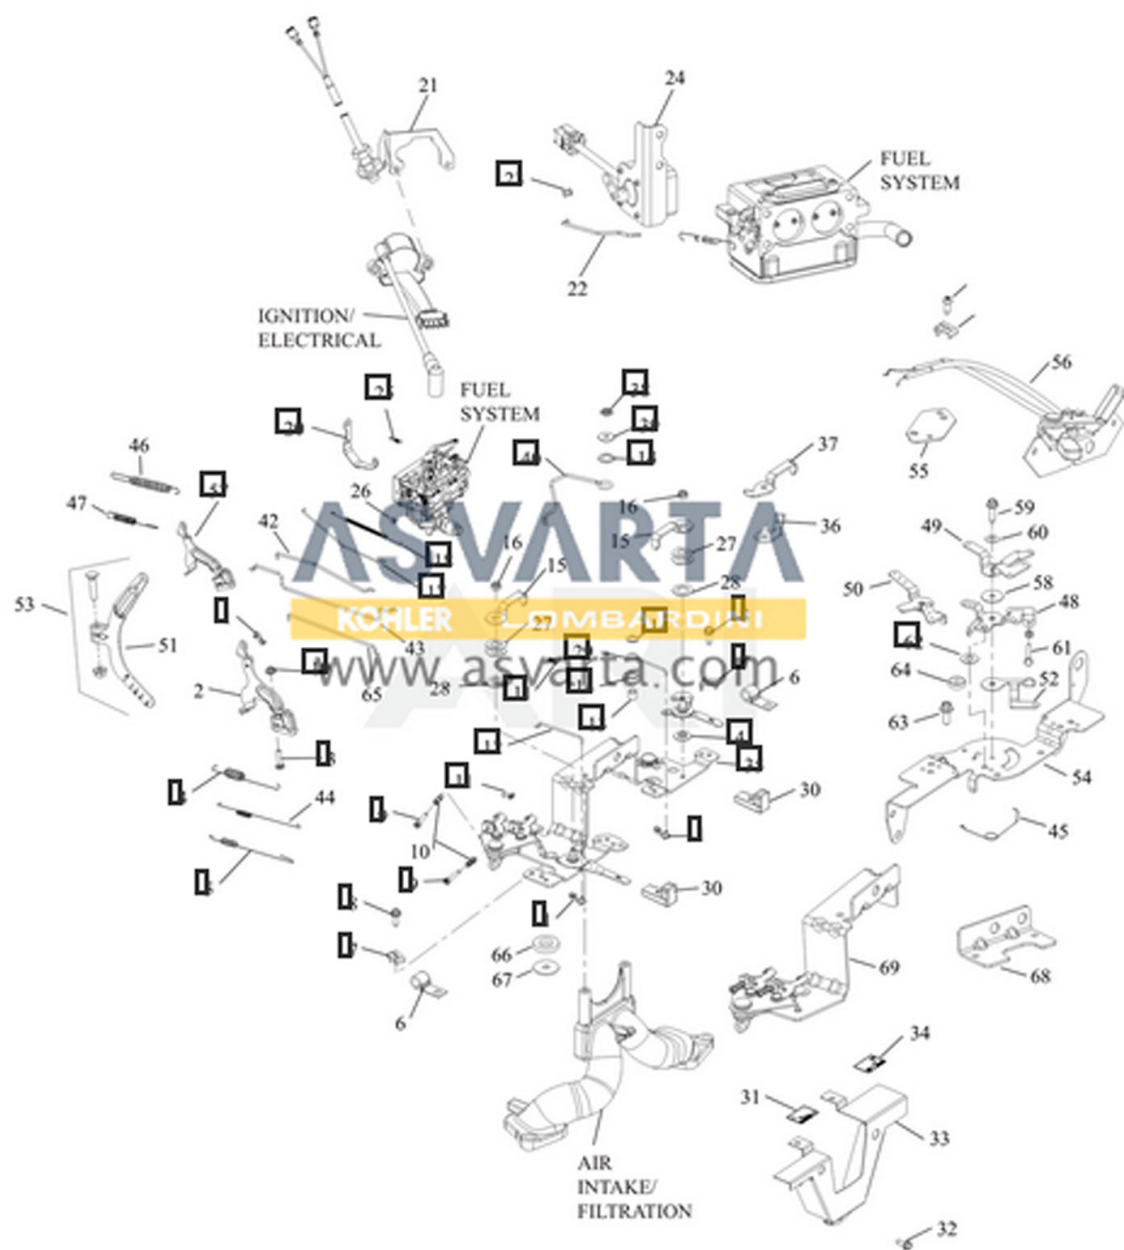

KOHLER®

GROUP 1-CRANKSHAFT
CH940, 960, 980, 1000

GROUP 2-CRANKCASE
CH940, 960, 980, 1000

GROUP 3-LUBRICATION
CH940, 960, 980, 1000

GROUP 4-HEAD/VALVE BREATHER
CH940, CH960, CH980, CH1000

GROUP 5-IGNITION
CH940, 960, 980, 1000

GROUP 6-BLOWER HOUSING
CH940, 960, 980, 1000

GROUP 7-STARTER
CH940, 960, 980, 1000

GROUP 8-FULL SYSTEM
C18940, 960, 980, 1000

GROUP 9-ENGINE CONTROLS
CH940, 960, 980, 1000

GROUP 10-AIR INTAKE
CH940, 960, 980, 1000

GROUP 11-EXHAUST
CH940, 960, 980, 1000