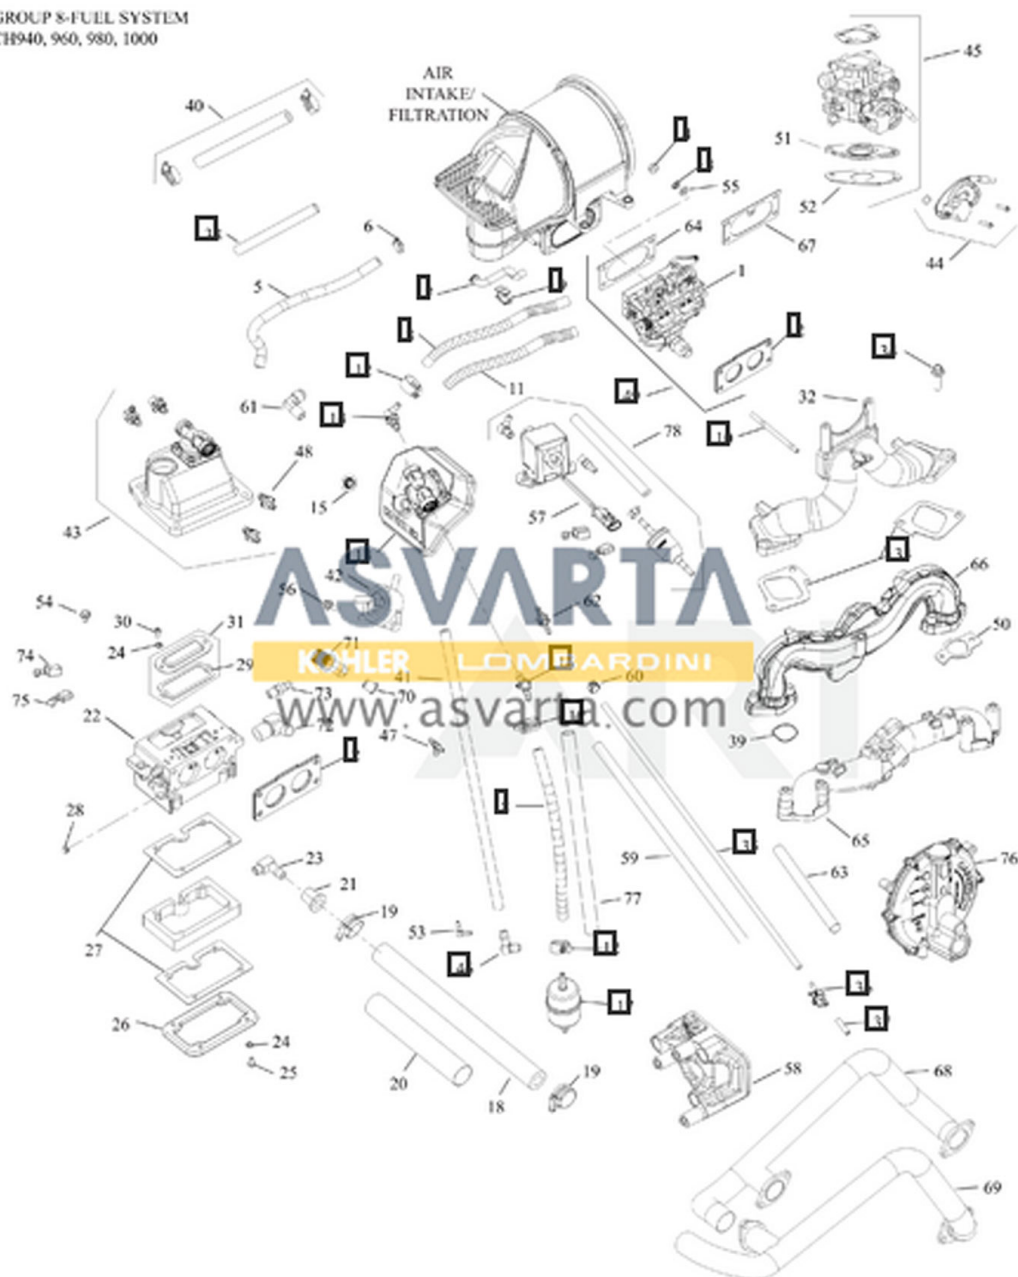

KOHLER®

GROUP 1-CRANKSHAFT
CH940, 960, 980, 1000

GROUP 2-CRANKCASE
CH940, 960, 980, 1000

GROUP 3-LUBRICATION
CH940, 960, 980, 1000

GROUP 4-HEAD/VALVE BREATHER
CH940, CH960, CH980, CH1000

GROUP 5-IGNITION
CH940, 960, 980, 1000

GROUP 6-BLOWER HOUSING
CH940, 960, 980, 1000

GROUP 7-STARTER
CH940, 960, 980, 1000

GROUP 8-FULL SYSTEM
C18940, 960, 980, 1000

GROUP 9-ENGINE CONTROLS
CH940, 960, 980, 1000

GROUP 10-AIR INTAKE
CH940, 960, 980, 1000

GROUP 11-EXHAUST
CH940, 960, 980, 1000