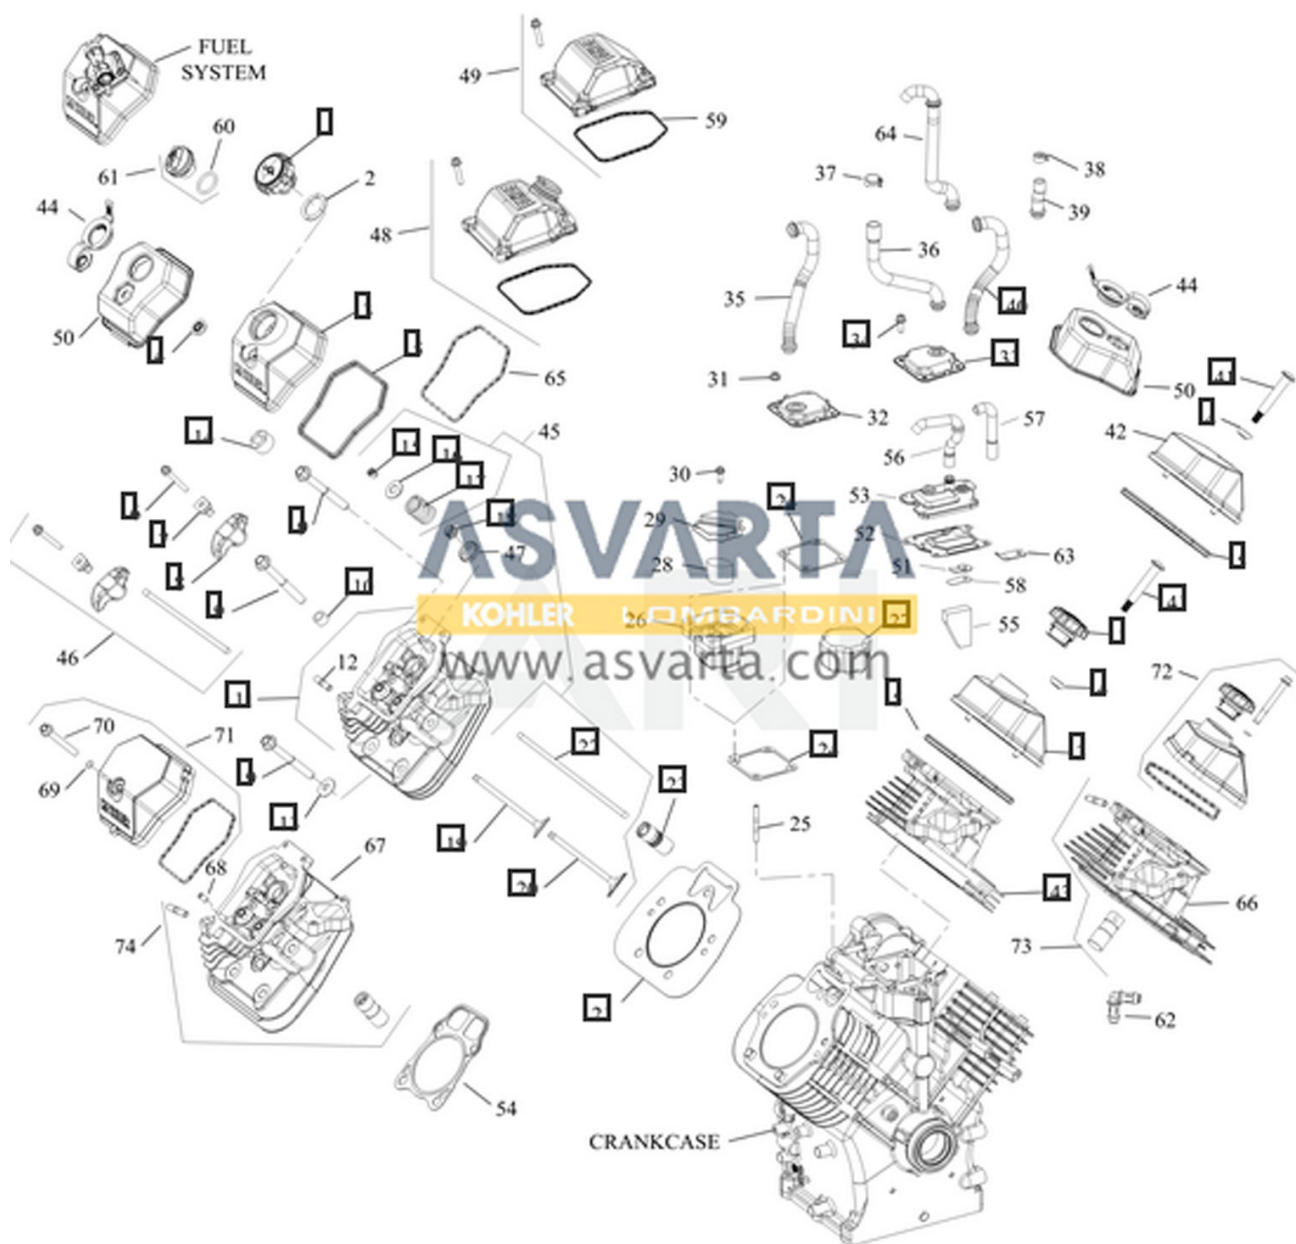

KOHLER®

GROUP 1-CRANKSHAFT
CH940, 960, 980, 1000

GROUP 2-CRANKCASE
CH940, 960, 980, 1000

GROUP 3-LUBRICATION
CH940, 960, 980, 1000

GROUP 4-HEAD/VALVE BREATHER
CH940, CH960, CH980, CH1000

GROUP 5-IGNITION
CH940, 960, 980, 1000

GROUP 6-BLOWER HOUSING
CH940, 960, 980, 1000

GROUP 7-STARTER
CH940, 960, 980, 1000

GROUP 8-FULL SYSTEM
C18940, 960, 980, 1000

GROUP 9-ENGINE CONTROLS
CH940, 960, 980, 1000

GROUP 10-AIR INTAKE
CH940, 960, 980, 1000