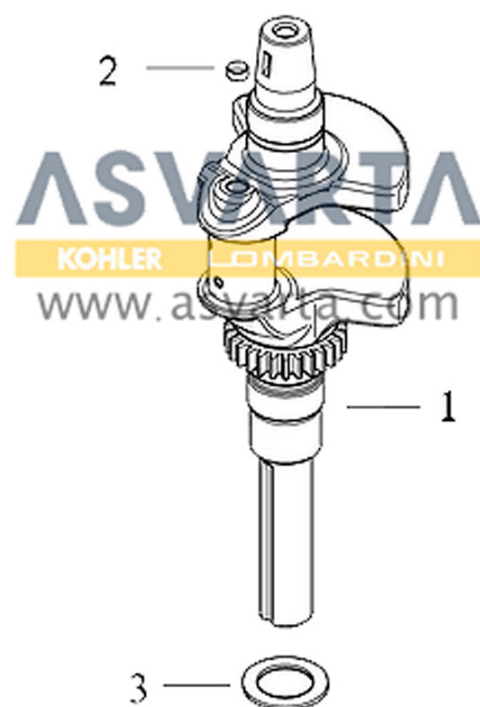

KOHLER®

GROUP 1-CRANKSHAFT

CV18, CV20, CV22, CV23, CV25, CV620, CV624, CV640,
CV670, CV675, CV680, CV724, CV725, CV730, CV740, CV745, CV750

GROUP 2-CRANKCASE
CV18,CV20,CV22,CV23,CV25,CV620,CV624,CV640,
CV670,CV675,CV680,CV724,CV725,CV730,CV740,CV745,CV750

GROUP 3-LUBRICATION
CV18,CV20,CV22,CV23,CV25,CV620,CV624,CV640,
CV670,CV675,CV680,CV724,CV725,CV730,CV740,CV745,CV750

GROUP 4-HEAD/VALVE BREATHER
CV18,CV20,CV22,CV23,CV25,CV620,CV624,CV640,
CV670,CV675,CV680,CV724,CV725,CV730,CV740,CV745,CV750

Service starter components according to the part number
printed on the starter. Starter components are NOT
interchangeable.

GROUP 8-FUEL SYSTEM
CV18,CV20,CV22,CV23,CV25,CV620,CV624,CV640,
CV670,CV675,CV680,CV724,CV725,CV730,CV740,CV745,CV750