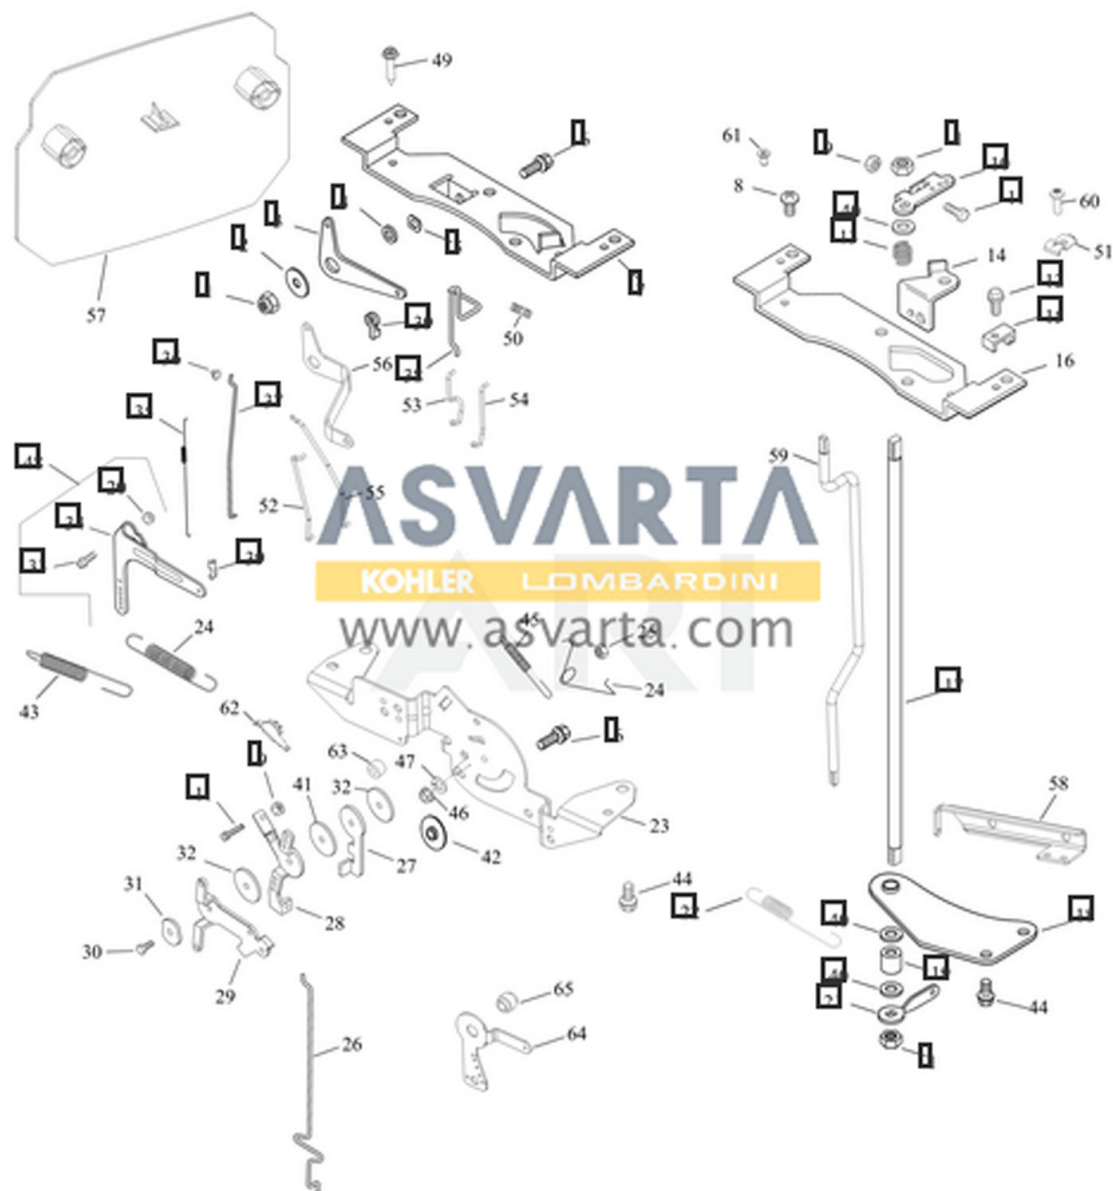

GROUP 9-ENGINE CONTROLS
CV18,CV20,CV22,CV23,CV25,CV620,CV624,CV640,
CV670,CV675,CV680,CV724,CV725,CV730,CV740,CV745,CV750