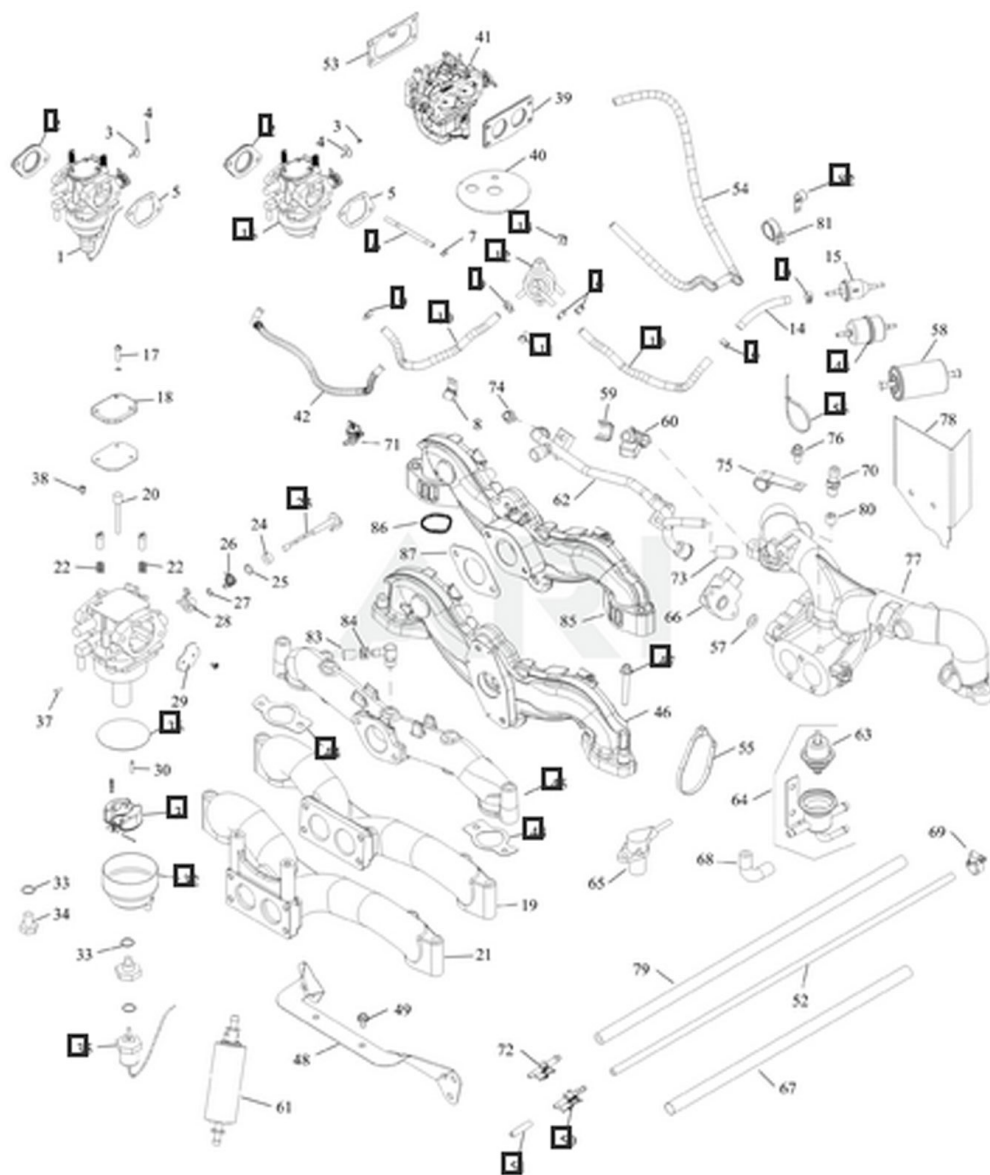

GROUP 3-LUBRICATION
CV18,CV20,CV22,CV23,CV25,CV620,CV624,CV640,
CV670,CV675,CV680,CV724,CV725,CV730,CV740,CV745,CV750

GROUP 4-HEAD/VALVE BREATHER
CV18,CV20,CV22,CV23,CV25,CV620,CV624,CV640,
CV670,CV675,CV680,CV724,CV725,CV730,CV740,CV745,CV750

GROUP 5-IGNITION!
CV18,CV20,CV22,CV23,CV25,CV620,CV624,CV640,
CV670,CV675,CV680,CV724,CV725,CV730,CV740,CV745,CV750

GROUP 7-STARTER
CV18,CV20,CV22,CV23,CV25,CV620,CV624,CV640,
CV670,CV675,CV680,CV724,CV725,CV730,CV740,CV745,CV750

Service starter components according to the part number
printed on the starter. Starter components are NOT
interchangeable.

GROUP 8-FUEL SYSTEM
CV18,CV20,CV22,CV23,CV25,CV620,CV624,CV640,
CV670,CV675,CV680,CV724,CV725,CV730,CV740,CV745,CV750

GROUP 9-ENGINE CONTROLS
CV18,CV20,CV22,CV23,CV25,CV620,CV624,CV640,
CV670,CV675,CV680,CV724,CV725,CV730,CV740,CV745,CV750

GROUP 10-AIR INTAKE
CV18,CV20,CV22,CV23,CV25,CV620,CV624,CV640,
CV670,CV675,CV680,CV724,CV725,CV730,CV740,CV745,CV750