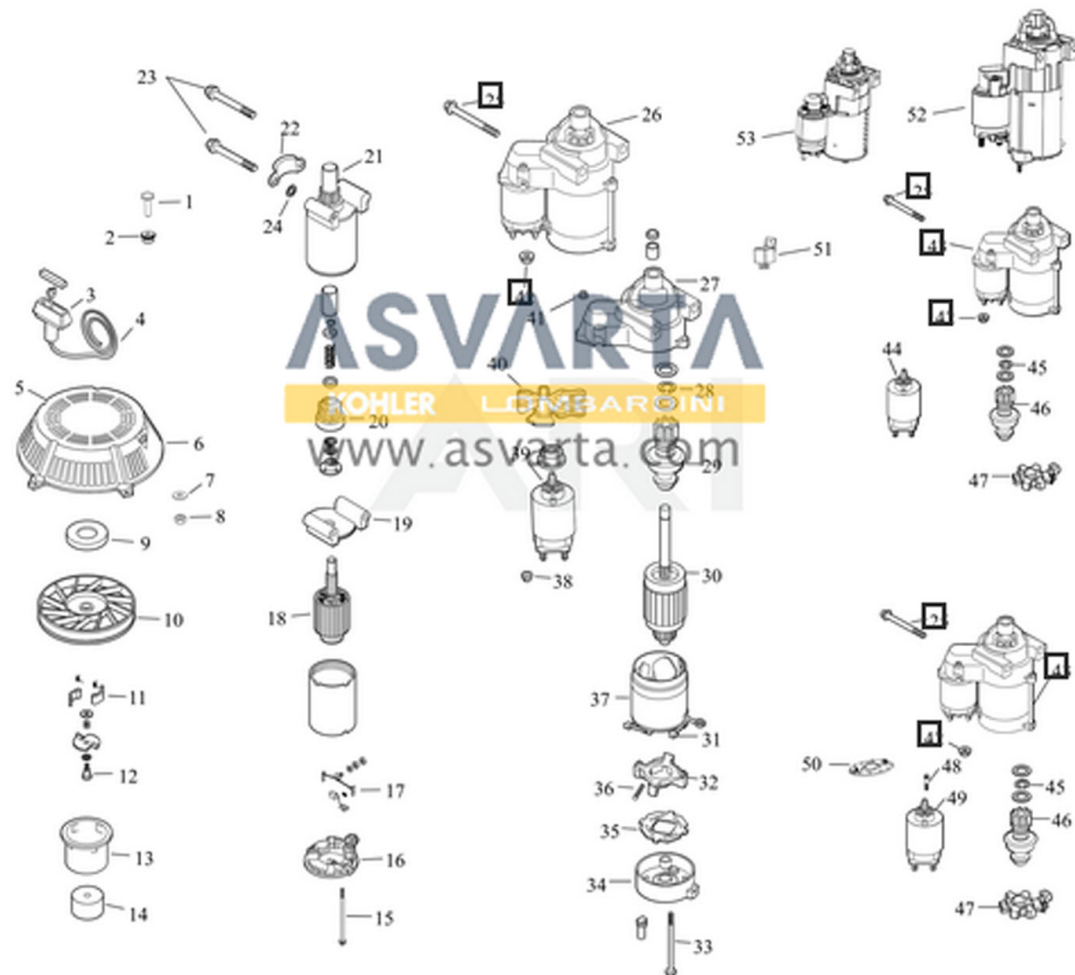

KOHLER®

GROUP 1-CRANKSHAFT

CV18, CV20, CV22, CV23, CV25, CV620, CV624, CV640,
CV670, CV675, CV680, CV724, CV725, CV730, CV740, CV745, CV750

GROUP 2-CRANKCASE
CV18,CV20,CV22,CV23,CV25,CV620,CV624,CV640,
CV670,CV675,CV680,CV724,CV725,CV730,CV740,CV745,CV750

GROUP 3-LUBRICATION
CV18,CV20,CV22,CV23,CV25,CV620,CV624,CV640,
CV670,CV675,CV680,CV724,CV725,CV730,CV740,CV745,CV750

GROUP 4-HEAD/VALVE BREATHER
CV18,CV20,CV22,CV23,CV25,CV620,CV624,CV640,
CV670,CV675,CV680,CV724,CV725,CV730,CV740,CV745,CV750

GROUP 5-IGNITION!
CV18,CV20,CV22,CV23,CV25,CV620,CV624,CV640,
CV670,CV675,CV680,CV724,CV725,CV730,CV740,CV745,CV750

GROUP 7-STARTER
CV18,CV20,CV22,CV23,CV25,CV620,CV624,CV640,
CV670,CV675,CV680,CV724,CV725,CV730,CV740,CV745,CV750

Service starter components according to the part number
printed on the starter. Starter components are NOT
interchangeable.

GROUP 8-FUEL SYSTEM
CV18,CV20,CV22,CV23,CV25,CV620,CV624,CV640,
CV670,CV675,CV680,CV724,CV725,CV730,CV740,CV745,CV750