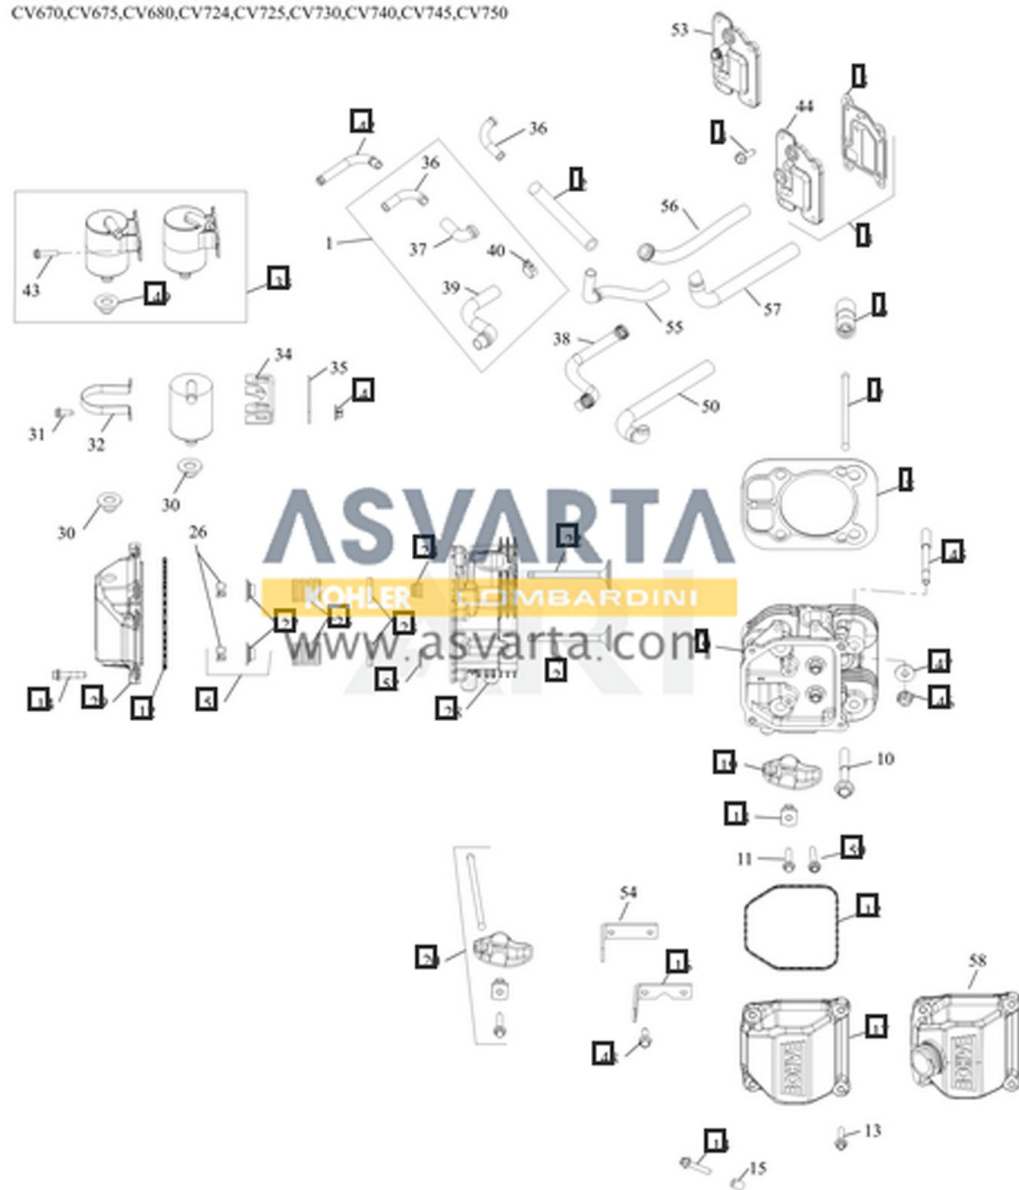

KOHLER®

GROUP 1-CRANKSHAFT

CV18, CV20, CV22, CV23, CV25, CV620, CV624, CV640,
CV670, CV675, CV680, CV724, CV725, CV730, CV740, CV745, CV750

GROUP 2-CRANKCASE
CV18,CV20,CV22,CV23,CV25,CV620,CV624,CV640,
CV670,CV675,CV680,CV724,CV725,CV730,CV740,CV745,CV750

GROUP 3-LUBRICATION
CV18,CV20,CV22,CV23,CV25,CV620,CV624,CV640,
CV670,CV675,CV680,CV724,CV725,CV730,CV740,CV745,CV750

GROUP 4-HEAD/VALVE BREATHER
CV18,CV20,CV22,CV23,CV25,CV620,CV624,CV640,
CV670,CV675,CV680,CV724,CV725,CV730,CV740,CV745,CV750

GROUP 5-IGNITION!
CV18,CV20,CV22,CV23,CV25,CV620,CV624,CV640,
CV670,CV675,CV680,CV724,CV725,CV730,CV740,CV745,CV750

GROUP 7-STARTER
CV18,CV20,CV22,CV23,CV25,CV620,CV624,CV640,
CV670,CV675,CV680,CV724,CV725,CV730,CV740,CV745,CV750

Service starter components according to the part number
printed on the starter. Starter components are NOT
interchangeable.

GROUP 8-FUEL SYSTEM
CV18,CV20,CV22,CV23,CV25,CV620,CV624,CV640,
CV670,CV675,CV680,CV724,CV725,CV730,CV740,CV745,CV750