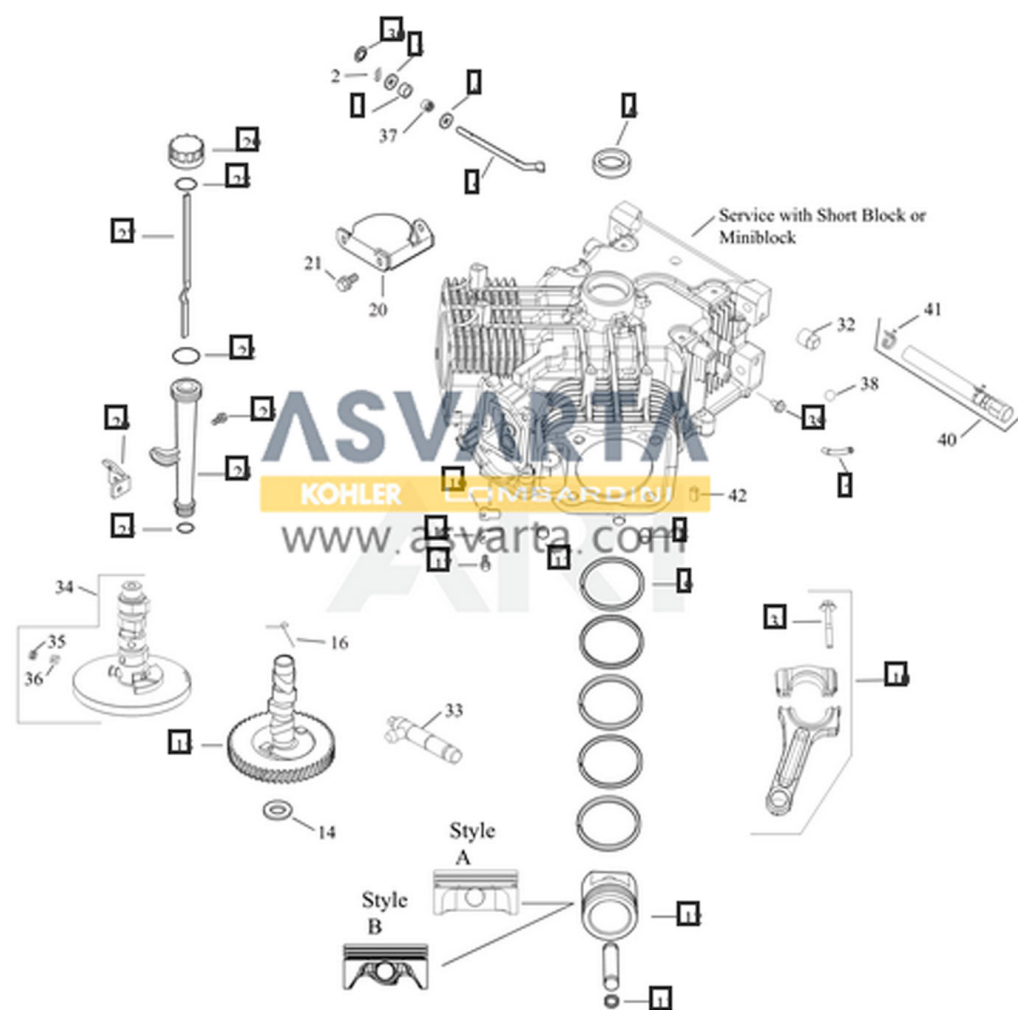

KOHLER®

GROUP 1-CRANKSHAFT

CV18, CV20, CV22, CV23, CV25, CV620, CV624, CV640,
CV670, CV675, CV680, CV724, CV725, CV730, CV740, CV745, CV750

GROUP 2-CRANKCASE
CV18,CV20,CV22,CV23,CV25,CV620,CV624,CV640,
CV670,CV675,CV680,CV724,CV725,CV730,CV740,CV745,CV750

GROUP 3-LUBRICATION
CV18,CV20,CV22,CV23,CV25,CV620,CV624,CV640,
CV670,CV675,CV680,CV724,CV725,CV730,CV740,CV745,CV750

GROUP 4-HEAD/VALVE BREATHER
CV18,CV20,CV22,CV23,CV25,CV620,CV624,CV640,
CV670,CV675,CV680,CV724,CV725,CV730,CV740,CV745,CV750

GROUP 5-IGNITION!
CV18,CV20,CV22,CV23,CV25,CV620,CV624,CV640,
CV670,CV675,CV680,CV724,CV725,CV730,CV740,CV745,CV750

GROUP 7-STARTER
CV18,CV20,CV22,CV23,CV25,CV620,CV624,CV640,
CV670,CV675,CV680,CV724,CV725,CV730,CV740,CV745,CV750

Service starter components according to the part number
printed on the starter. Starter components are NOT
interchangeable.

GROUP 8-FUEL SYSTEM
CV18,CV20,CV22,CV23,CV25,CV620,CV624,CV640,
CV670,CV675,CV680,CV724,CV725,CV730,CV740,CV745,CV750