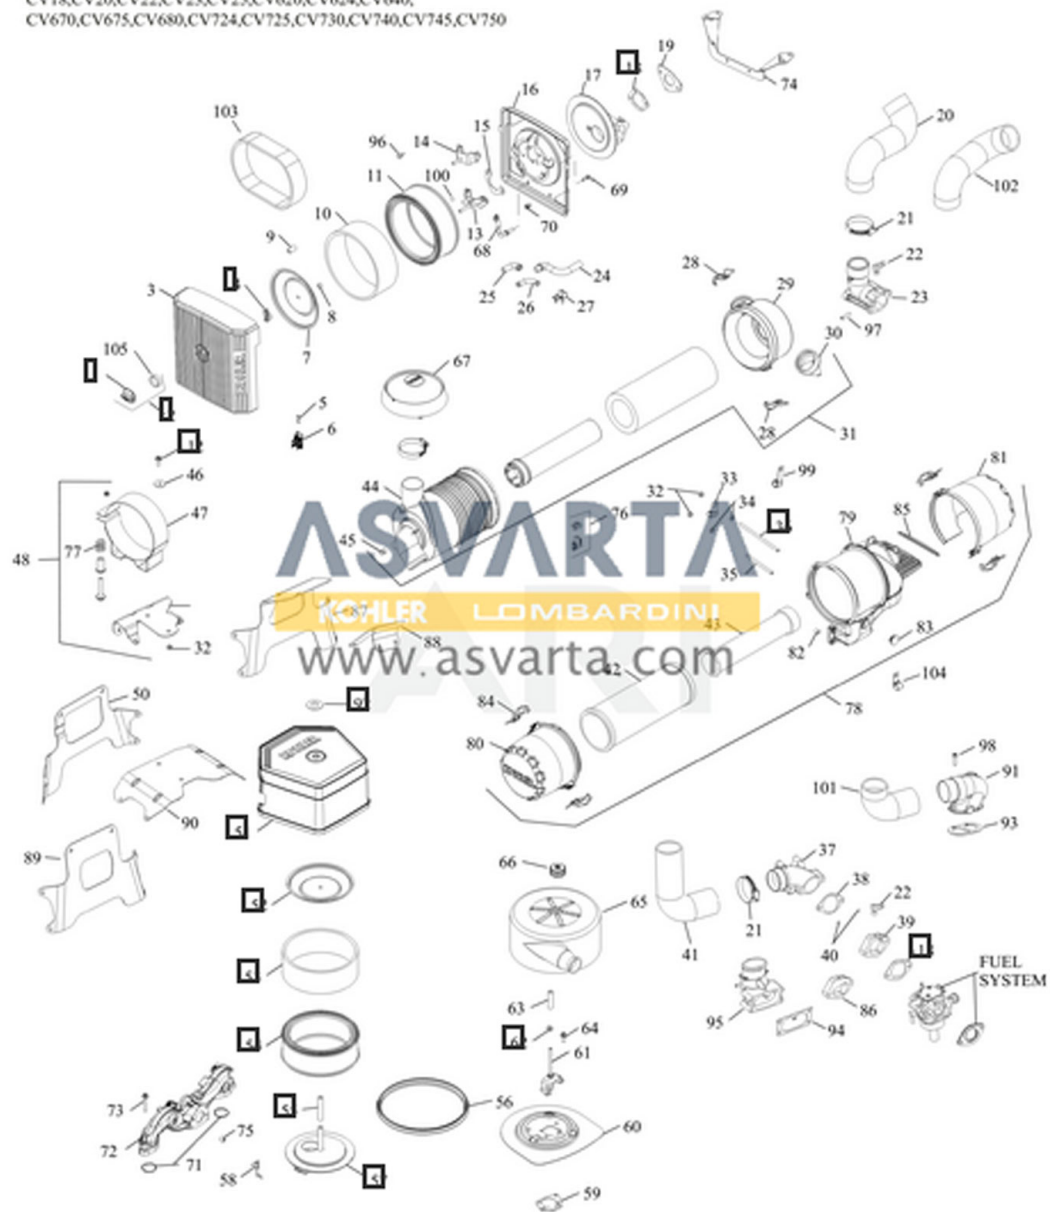

GROUP 10-AIR INTAKE
CV18,CV20,CV22,CV23,CV25,CV620,CV624,CV640,
CV670,CV675,CV680,CV724,CV725,CV730,CV740,CV745,CV750