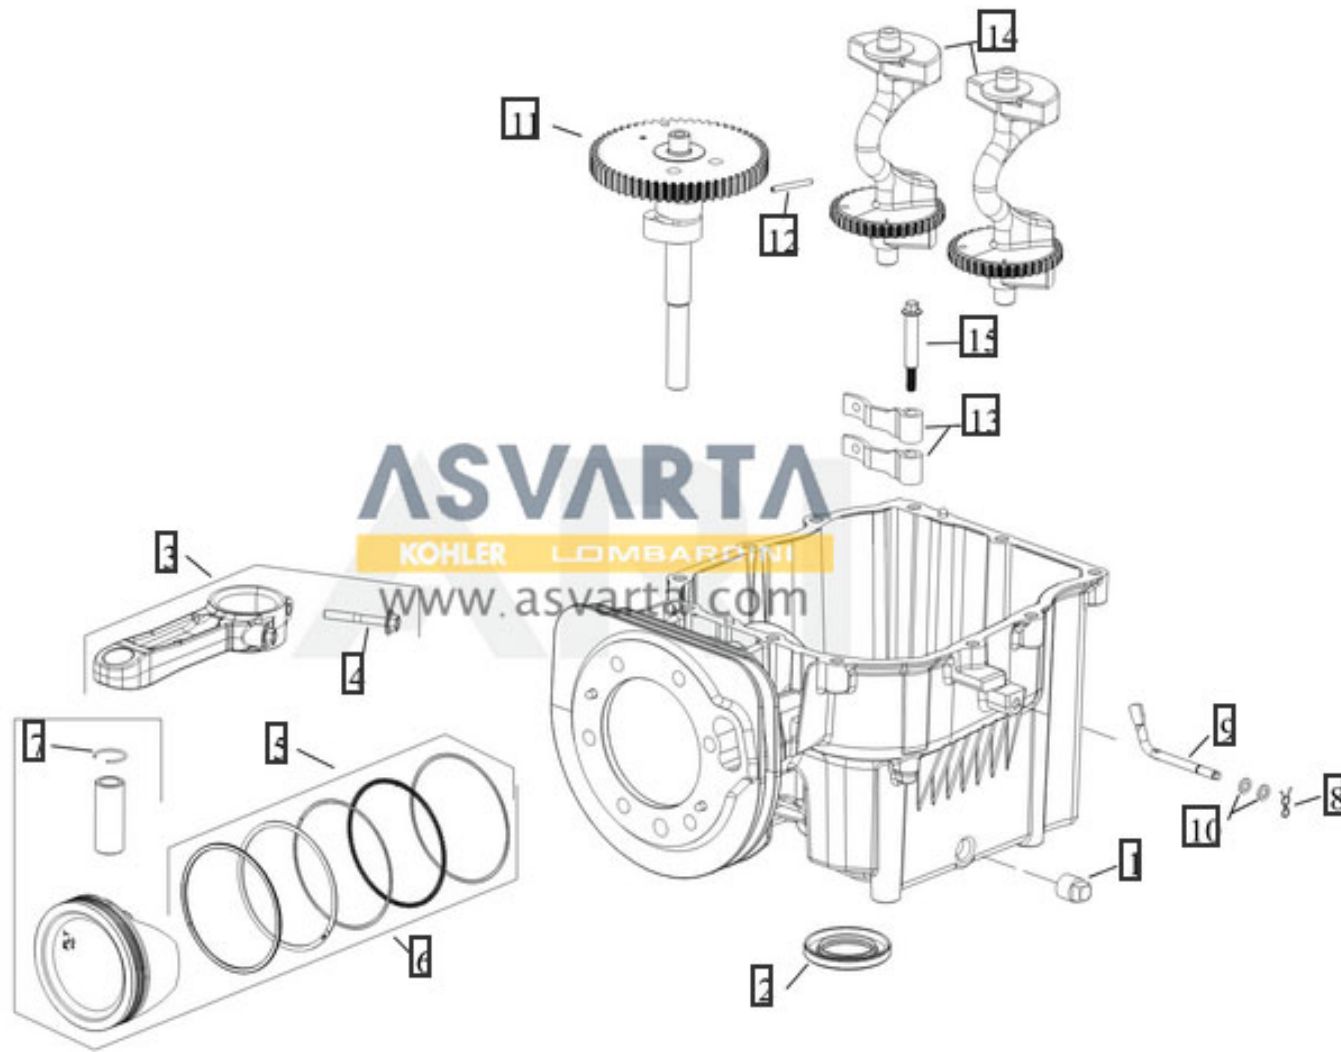

KOHLER®

GROUP 1-CRANKSHAFT
KS530-3002

ILLUSTRATIONS ARE REPRESENTATIVE - NOT INTENDED TO SHOW ALL DETAILS

GROUP 2-CRANKCASE
KS530-3002

ILLUSTRATIONS ARE REPRESENTATIVE - NOT INTENDED TO SHOW ALL DETAILS

GROUP 4-HEAD/VALVE BREATHER
KS530-3002

GROUP 5-IGNITION
KS530, KS540, KS590, KS595

GROUP 6-BLOWER HOUSING
KS530, KS540, KS590, KS595

GROUP 7-STARTER
KS530-3002

GROUP 8-FUEL SYSTEM
KS530-3002

GROUP 9-ENGINE CONTROLS
KS530-3002

GROUP 10-AIR INTAKE
KS530-3002

GROUP 11-EXHAUST
KS530-3002