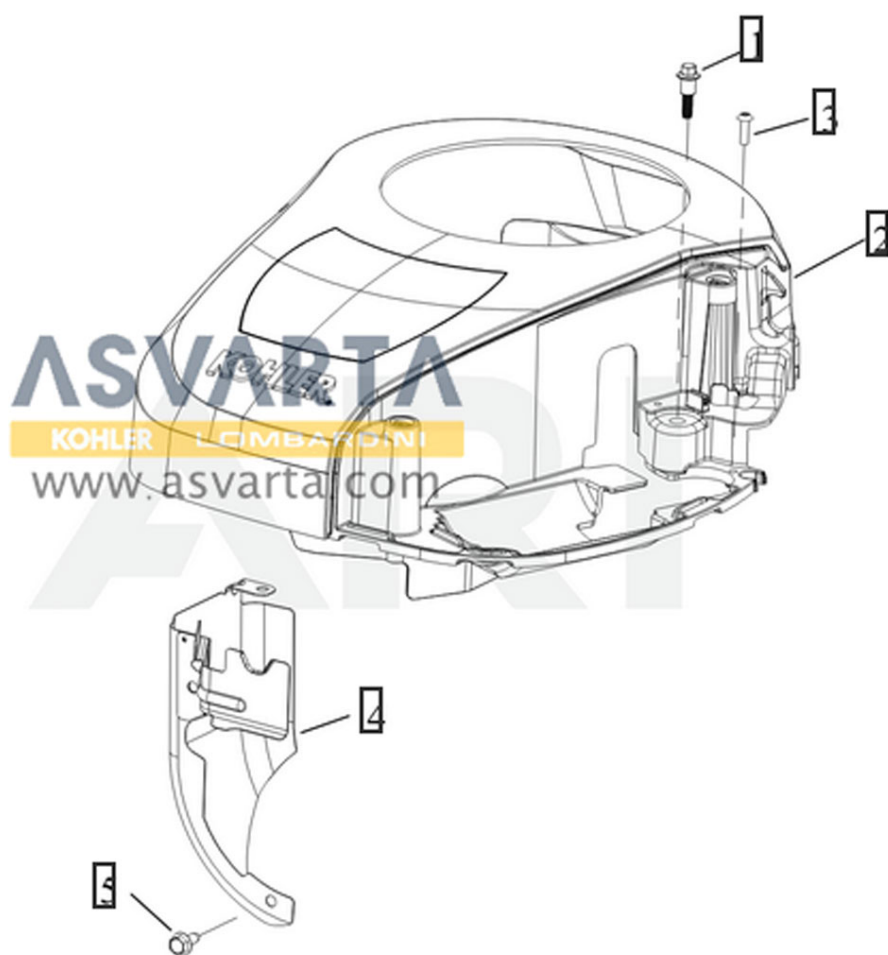

KOHLER®

GROUP 1-CRANKSHAFT
KS530-3002

ILLUSTRATIONS ARE REPRESENTATIVE - NOT INTENDED TO SHOW ALL DETAILS

GROUP 2-CRANKCASE
KS530-3002

ILLUSTRATIONS ARE REPRESENTATIVE - NOT INTENDED TO SHOW ALL DETAILS

GROUP 4-HEAD/VALVE BREATHER
KS530-3002

GROUP 5-IGNITION
KS530, KS540, KS590, KS595

GROUP 6-BLOWER HOUSING
KS530, KS540, KS590, KS595

GROUP 7-STARTER
KS530-3002

GROUP 8-FUEL SYSTEM
KS530-3002

GROUP 9-ENGINE CONTROLS
KS530-3002

GROUP 10-AIR INTAKE
KS530-3002