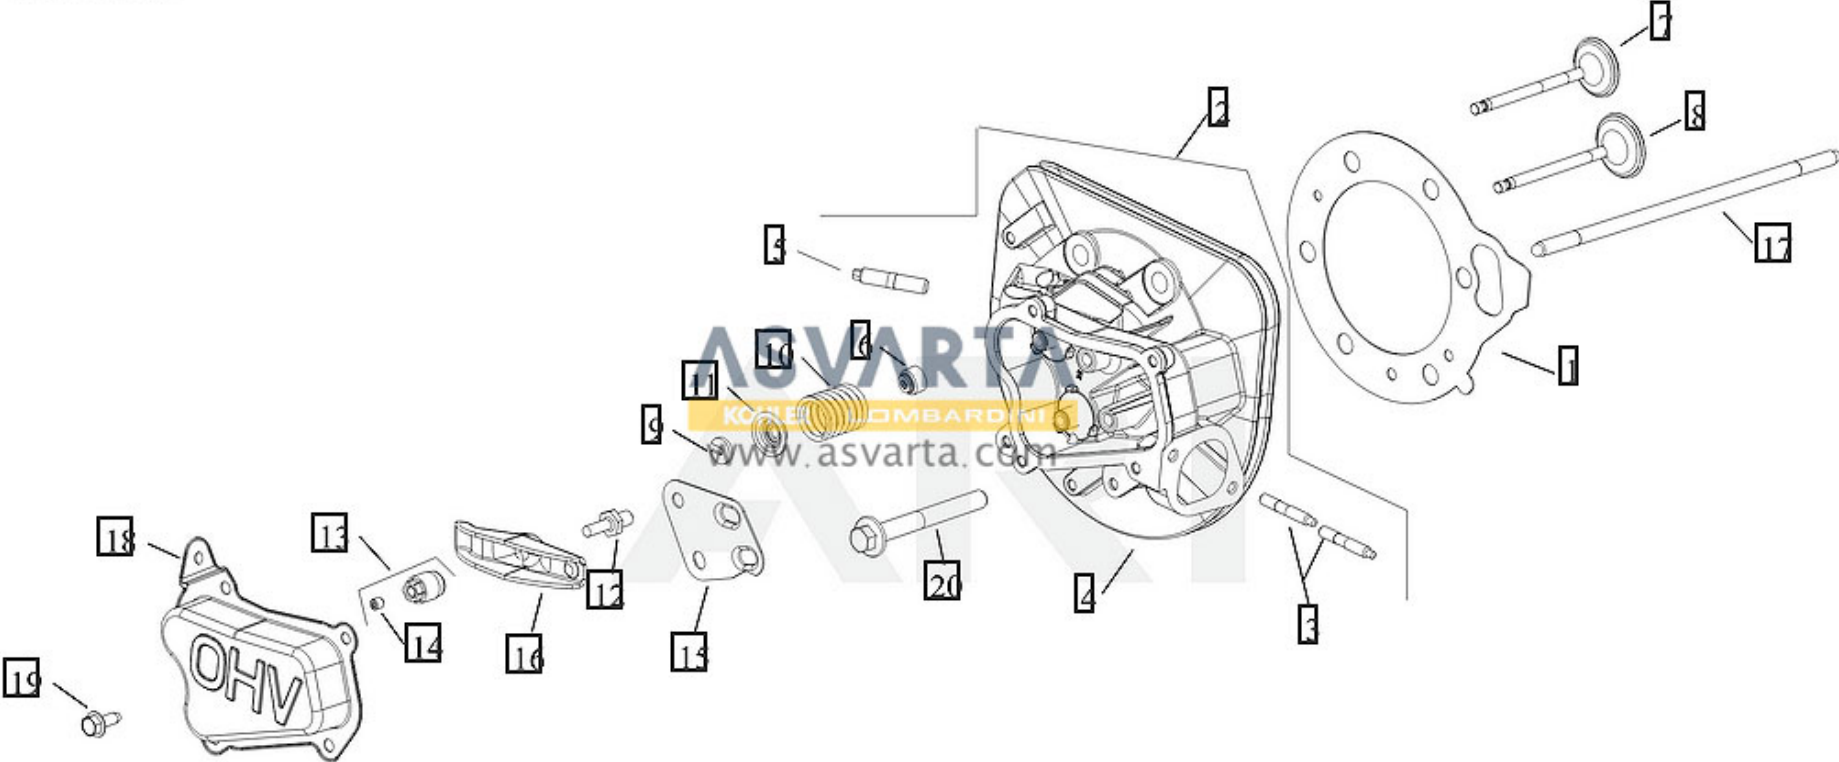

KOHLER®

GROUP 1-CRANKSHAFT
KS530-3002

ILLUSTRATIONS ARE REPRESENTATIVE - NOT INTENDED TO SHOW ALL DETAILS

GROUP 2-CRANKCASE
KS530-3002

ILLUSTRATIONS ARE REPRESENTATIVE - NOT INTENDED TO SHOW ALL DETAILS

GROUP 4-HEAD/VALVE BREATHER
KS530-3002

GROUP 5-IGNITION
KS530, KS540, KS590, KS595

GROUP 6-BLOWER HOUSING
KS530, KS540, KS590, KS595

GROUP 7-STARTER
KS530-3002

GROUP 8-FUEL SYSTEM
KS530-3002

GROUP 9-ENGINE CONTROLS
KS530-3002

GROUP 10-AIR INTAKE
KS530-3002