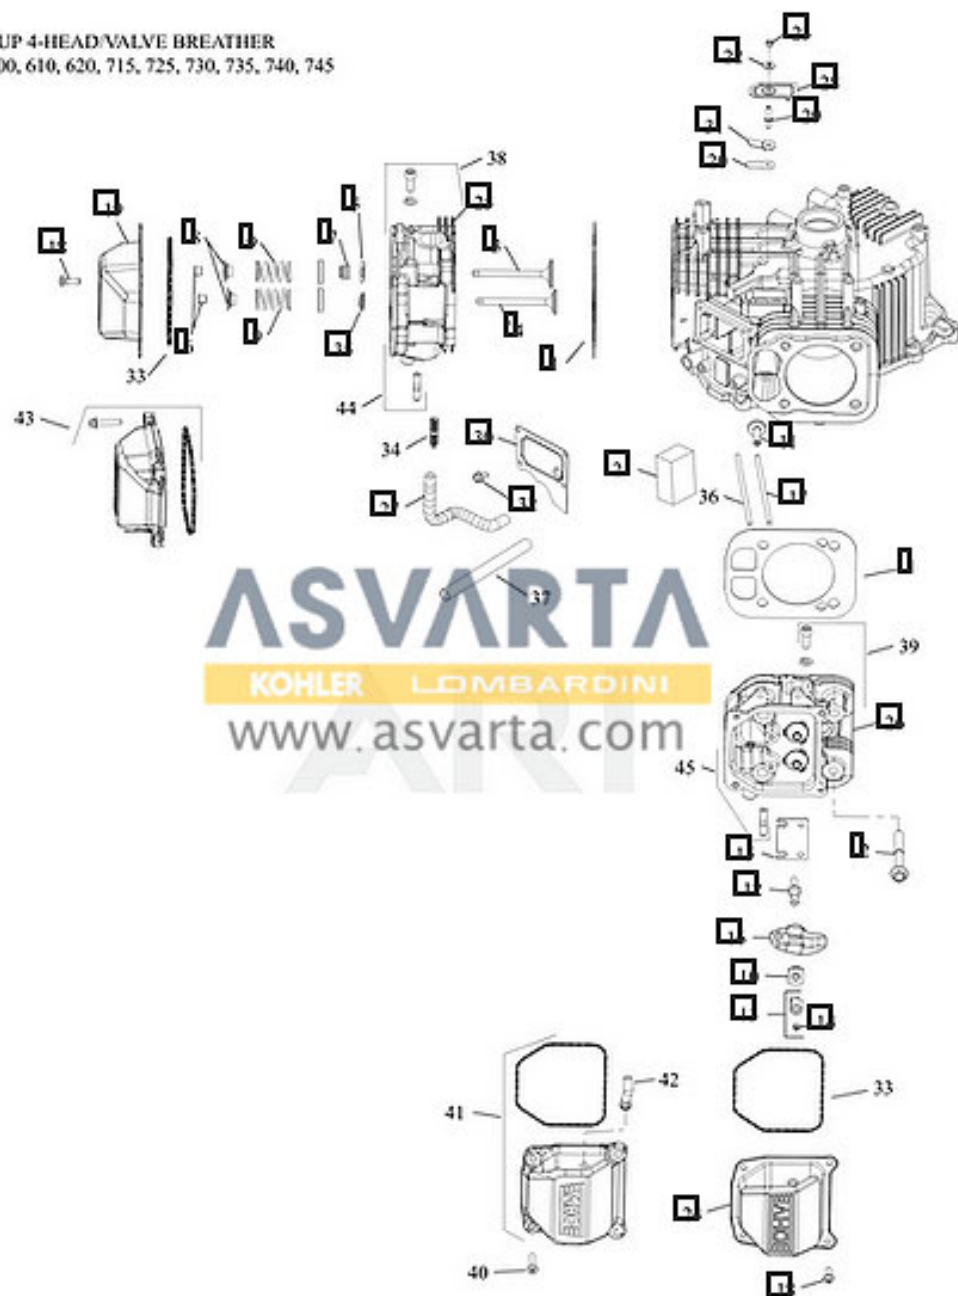

KOHLER®

GROUP 1-CRANKSHAFT
KT600, 610, 620, 710, 715, 725, 730, 735, 740, 745

GROUP 2-CRANKCASE
KT600, 610, 620, 715, 725, 730, 735, 740, 745

GROUP 3-LUBRICATION

KT600, 610, 620, 715, 725, 730, 735, 740, 745

GROUP 4-HEAD/VALVE BREATHER
KT 600, 610, 620, 715, 725, 730, 735, 740, 745

GROUP 5-IGNITION
KT600, 610, 620, 715, 725, 730, 735, 740, 745

GROUP 6-BLOWER HOUSING
KT600, 610, 620, 715, 725, 730, 735, 740, 745

GROUP 7-STARTER
KT600, 610, 620, 715, 725, 730, 735, 740, 745

GROUP 8-FUEL SYSTEM
KT600, 610, 620, 715, 725, 730, 735, 740, 745

GROUP 9-ENGINE CONTROLS
KT600, 610, 620, 715, 725, 730, 735, 740, 745

GROUP 10-AIR INTAKE
KT600, 610, 620, 715, 725, 730, 735, 740, 745