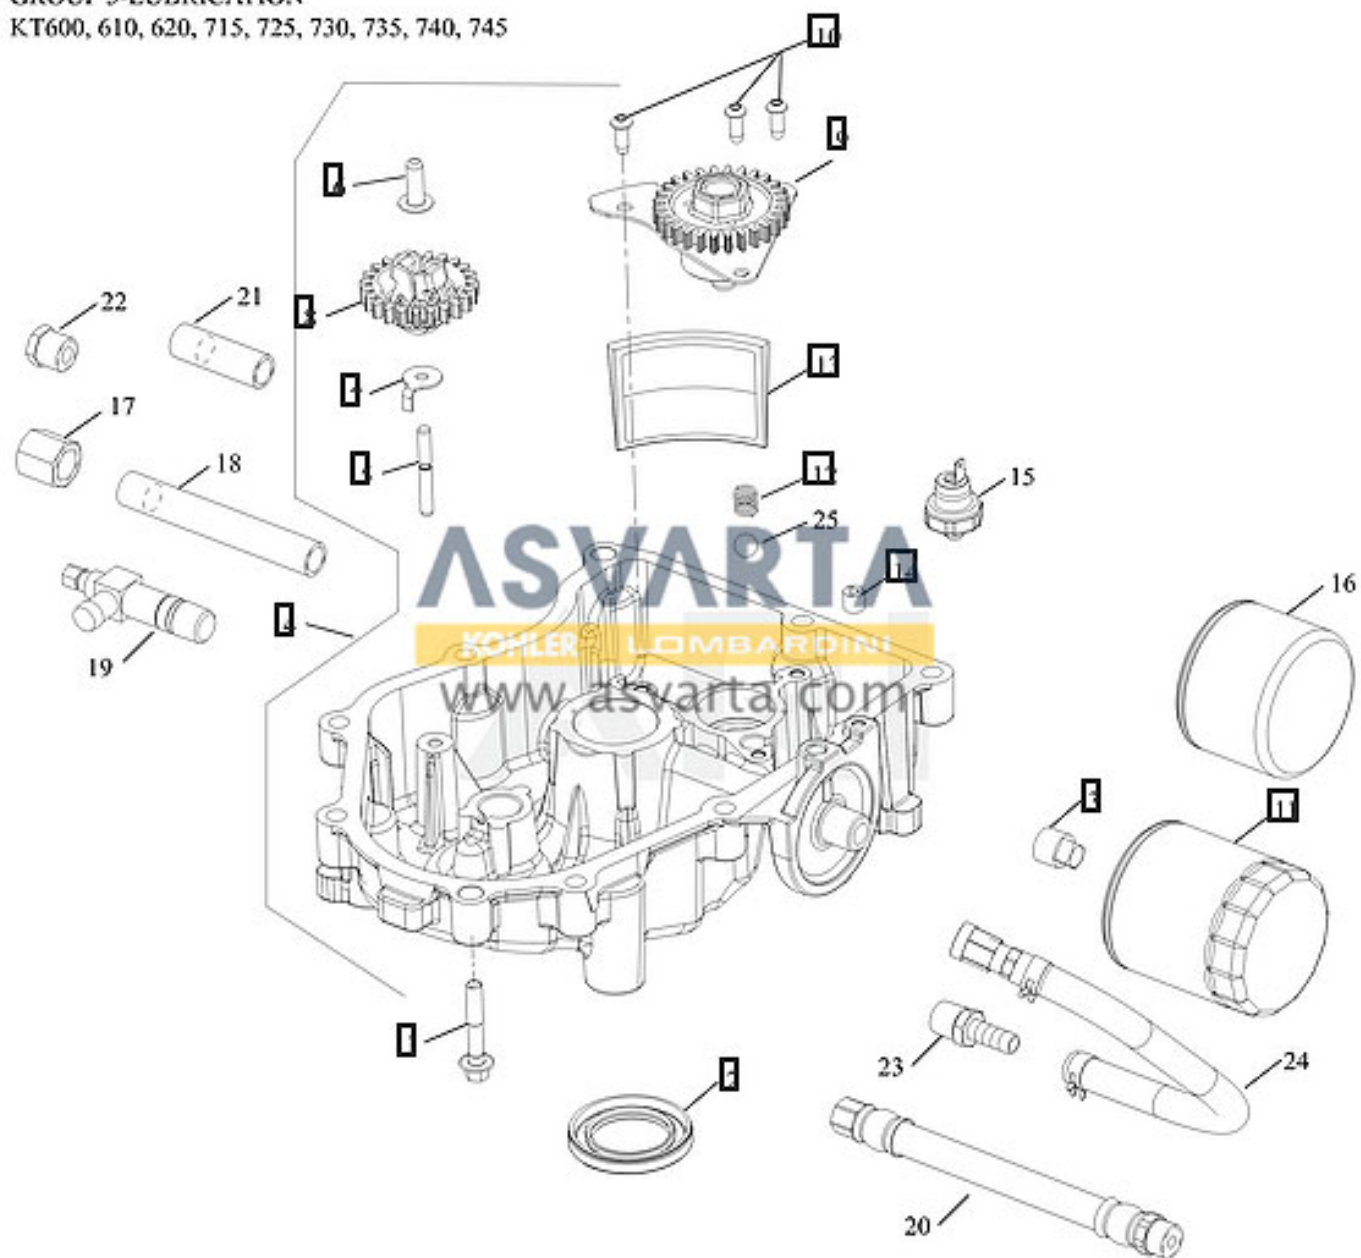

KOHLER®

GROUP 1-CRANKSHAFT
KT600, 610, 620, 710, 715, 725, 730, 735, 740, 745

GROUP 2-CRANKCASE
KT600, 610, 620, 715, 725, 730, 735, 740, 745

GROUP 3-LUBRICATION

KT600, 610, 620, 715, 725, 730, 735, 740, 745

GROUP 4-HEAD/VALVE BREATHER
KT 600, 610, 620, 715, 725, 730, 735, 740, 745

GROUP 5-IGNITION
KT600, 610, 620, 715, 725, 730, 735, 740, 745

GROUP 6-BLOWER HOUSING
KT600, 610, 620, 715, 725, 730, 735, 740, 745

GROUP 7-STARTER
KT600, 610, 620, 715, 725, 730, 735, 740, 745

GROUP 8-FUEL SYSTEM
KT600, 610, 620, 715, 725, 730, 735, 740, 745

GROUP 9-ENGINE CONTROLS
KT600, 610, 620, 715, 725, 730, 735, 740, 745

GROUP 10-AIR INTAKE
KT600, 610, 620, 715, 725, 730, 735, 740, 745