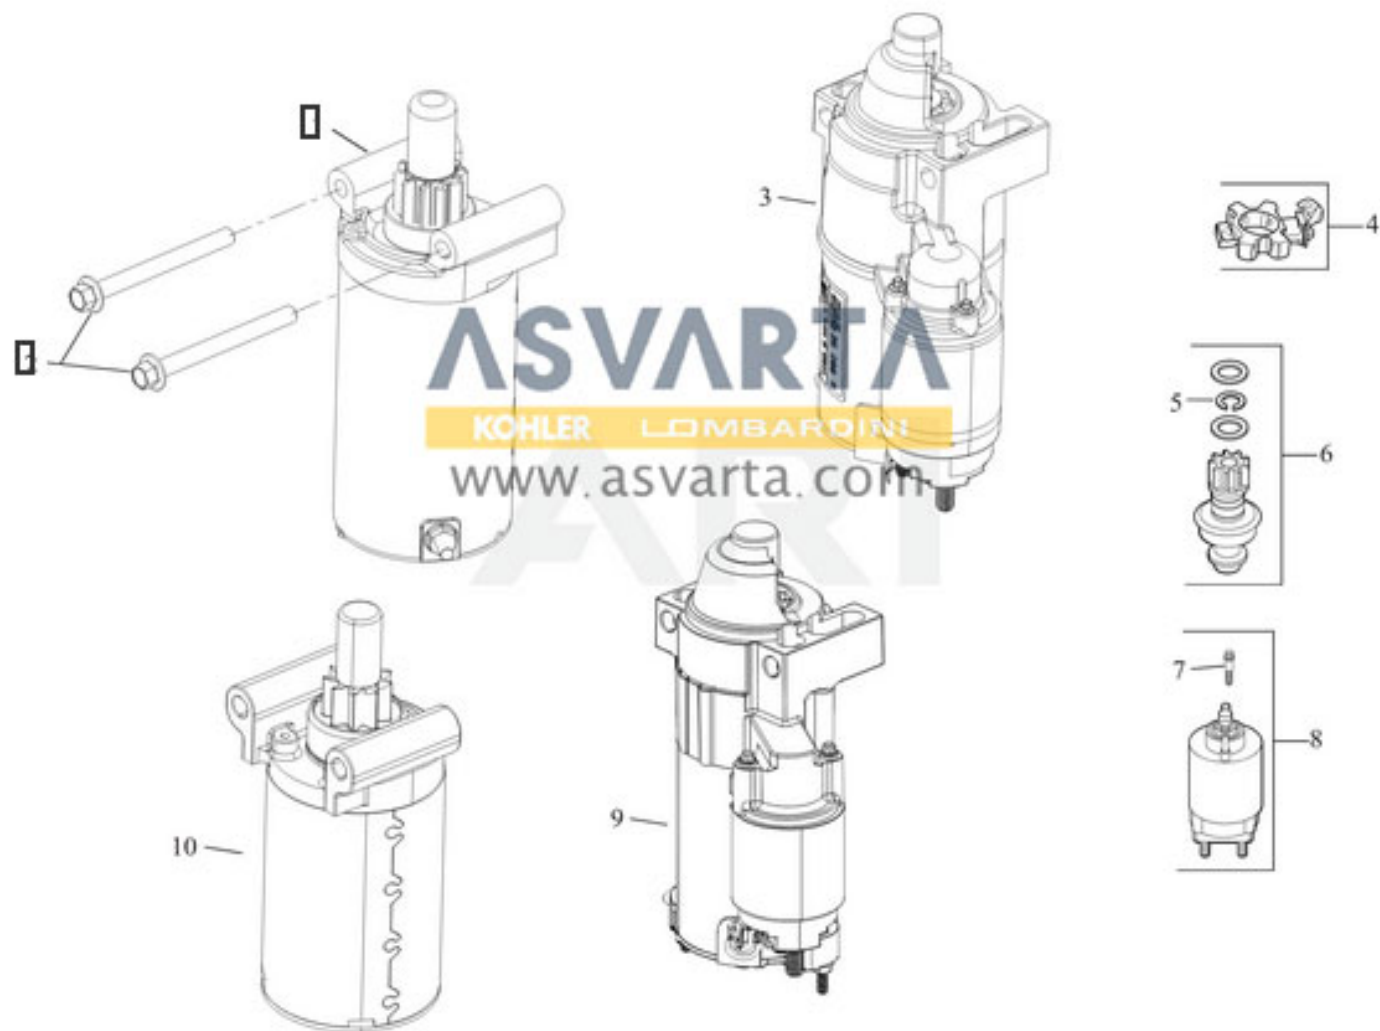

KOHLER®

GROUP 1-CRANKSHAFT
KT600, 610, 620, 710, 715, 725, 730, 735, 740, 745

GROUP 2-CRANKCASE
KT600, 610, 620, 715, 725, 730, 735, 740, 745

GROUP 3-LUBRICATION

KT600, 610, 620, 715, 725, 730, 735, 740, 745

GROUP 4-HEAD/VALVE BREATHER
KT 600, 610, 620, 715, 725, 730, 735, 740, 745

GROUP 5-IGNITION
KT600, 610, 620, 715, 725, 730, 735, 740, 745

GROUP 6-BLOWER HOUSING
KT600, 610, 620, 715, 725, 730, 735, 740, 745

GROUP 7-STARTER
KT600, 610, 620, 715, 725, 730, 735, 740, 745

GROUP 8-FUEL SYSTEM
KT600, 610, 620, 715, 725, 730, 735, 740, 745

GROUP 9-ENGINE CONTROLS
KT600, 610, 620, 715, 725, 730, 735, 740, 745

GROUP 10-AIR INTAKE
KT600, 610, 620, 715, 725, 730, 735, 740, 745