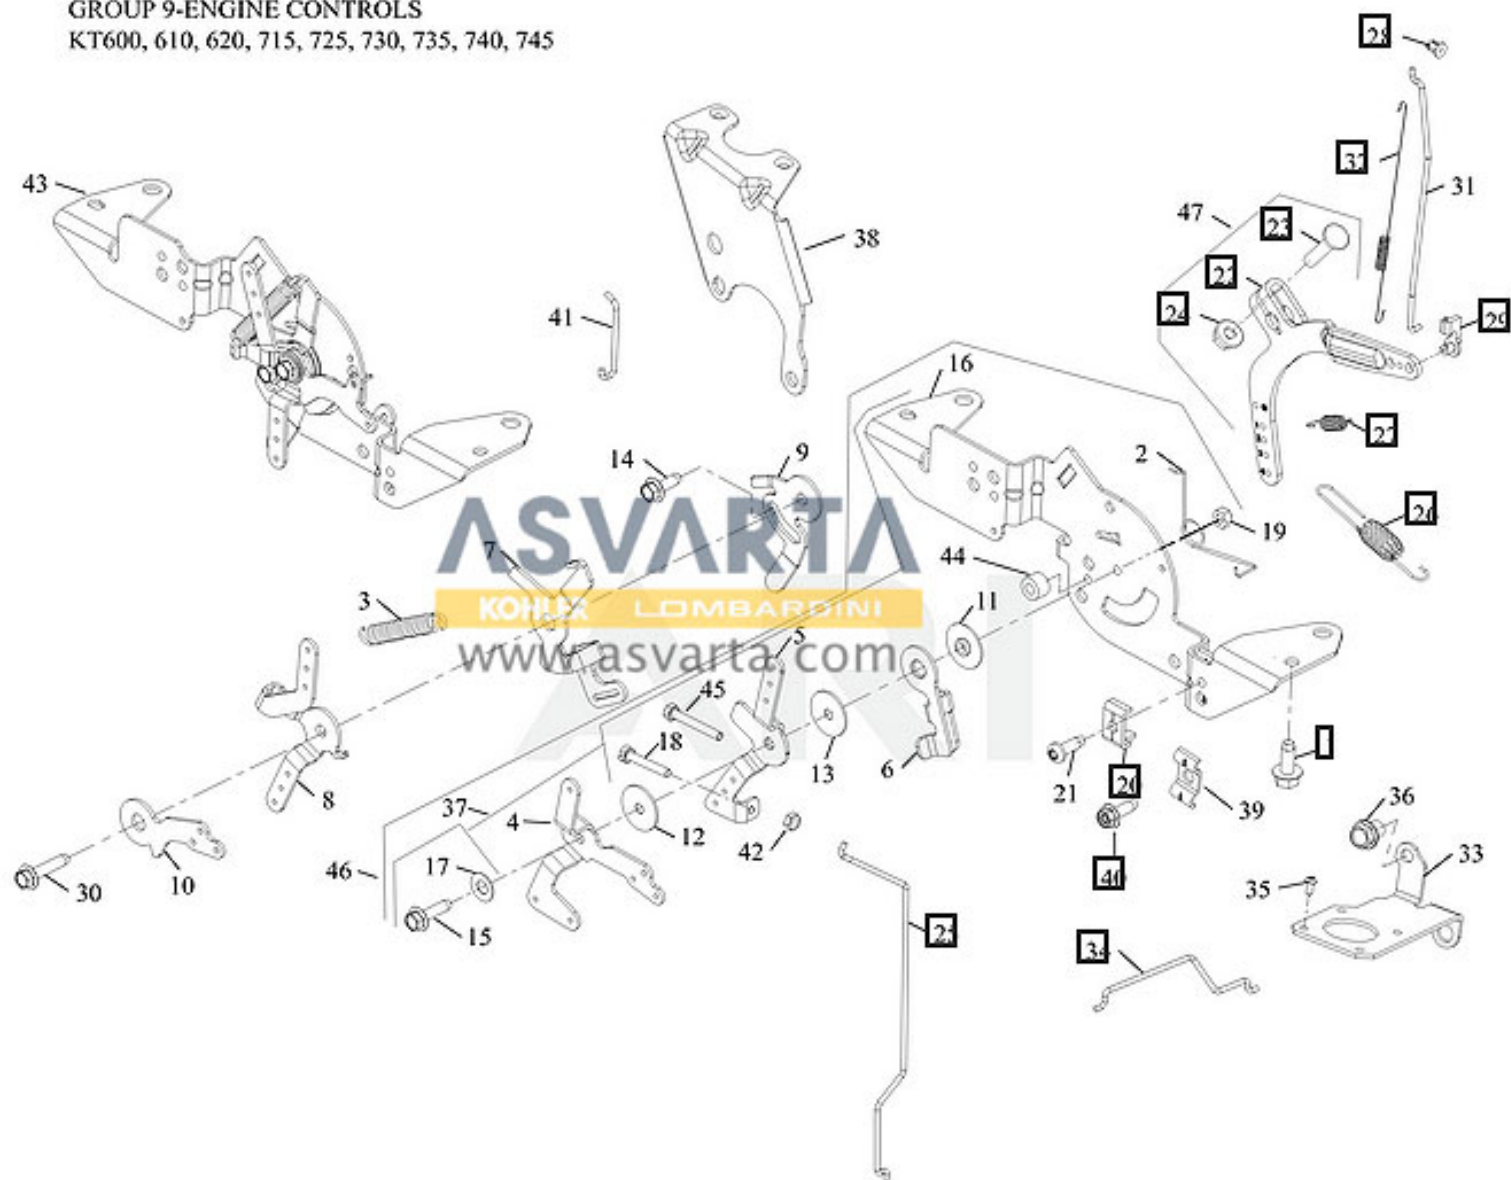

KOHLER®

GROUP 1-CRANKSHAFT
KT600, 610, 620, 710, 715, 725, 730, 735, 740, 745

GROUP 2-CRANKCASE
KT600, 610, 620, 715, 725, 730, 735, 740, 745

GROUP 3-LUBRICATION

KT600, 610, 620, 715, 725, 730, 735, 740, 745

GROUP 4-HEAD/VALVE BREATHER
KT 600, 610, 620, 715, 725, 730, 735, 740, 745

GROUP 5-IGNITION
KT600, 610, 620, 715, 725, 730, 735, 740, 745

GROUP 6-BLOWER HOUSING
KT600, 610, 620, 715, 725, 730, 735, 740, 745

GROUP 7-STARTER
KT600, 610, 620, 715, 725, 730, 735, 740, 745

GROUP 8-FUEL SYSTEM
KT600, 610, 620, 715, 725, 730, 735, 740, 745

GROUP 9-ENGINE CONTROLS
KT600, 610, 620, 715, 725, 730, 735, 740, 745

GROUP 10-AIR INTAKE
KT600, 610, 620, 715, 725, 730, 735, 740, 745