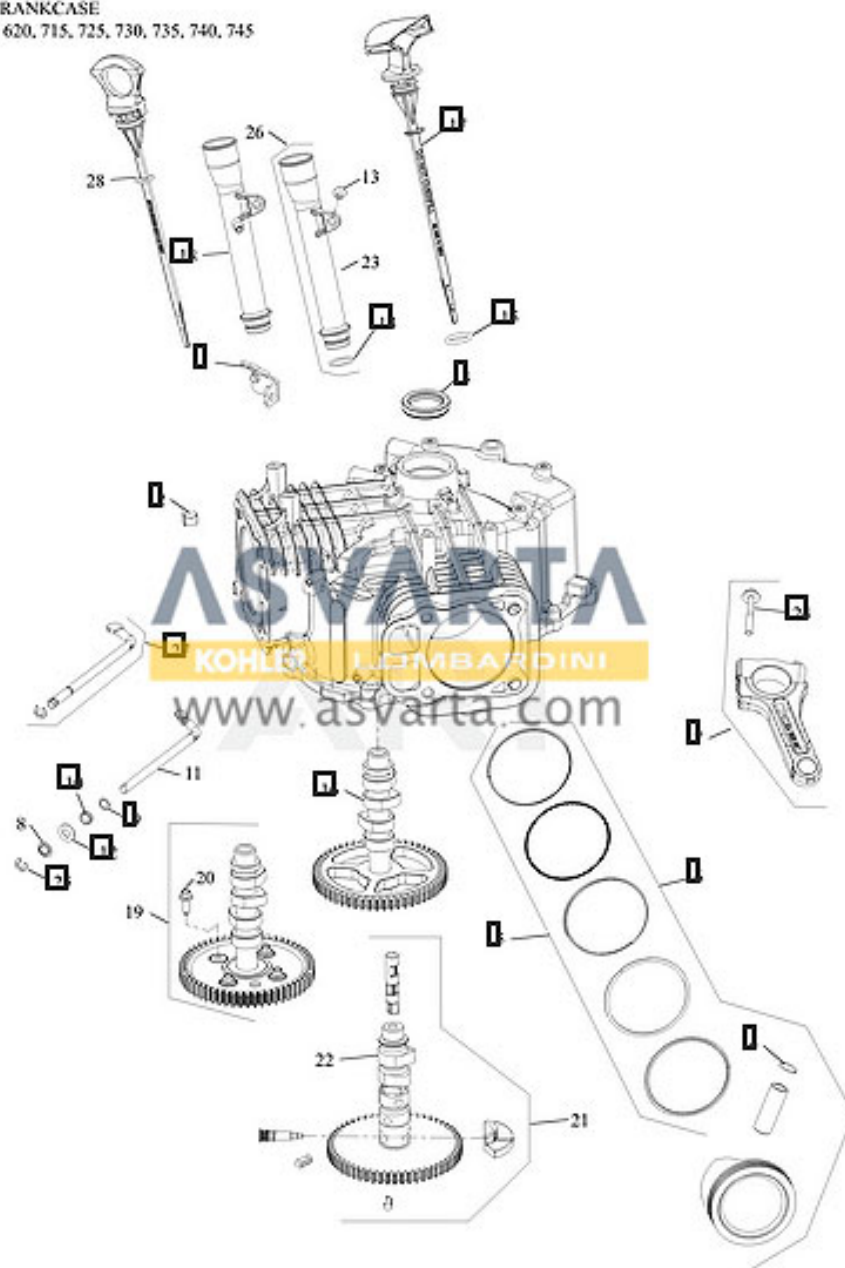

KOHLER®

GROUP 1-CRANKSHAFT
KT600, 610, 620, 710, 715, 725, 730, 735, 740, 745

GROUP 2-CRANKCASE
KT600, 610, 620, 715, 725, 730, 735, 740, 745

GROUP 3-LUBRICATION

KT600, 610, 620, 715, 725, 730, 735, 740, 745

GROUP 4-HEAD/VALVE BREATHER
KT 600, 610, 620, 715, 725, 730, 735, 740, 745

GROUP 5-IGNITION
KT600, 610, 620, 715, 725, 730, 735, 740, 745

GROUP 6-BLOWER HOUSING
KT600, 610, 620, 715, 725, 730, 735, 740, 745

GROUP 7-STARTER
KT600, 610, 620, 715, 725, 730, 735, 740, 745

GROUP 8-FUEL SYSTEM
KT600, 610, 620, 715, 725, 730, 735, 740, 745

GROUP 9-ENGINE CONTROLS
KT600, 610, 620, 715, 725, 730, 735, 740, 745

GROUP 10-AIR INTAKE
KT600, 610, 620, 715, 725, 730, 735, 740, 745