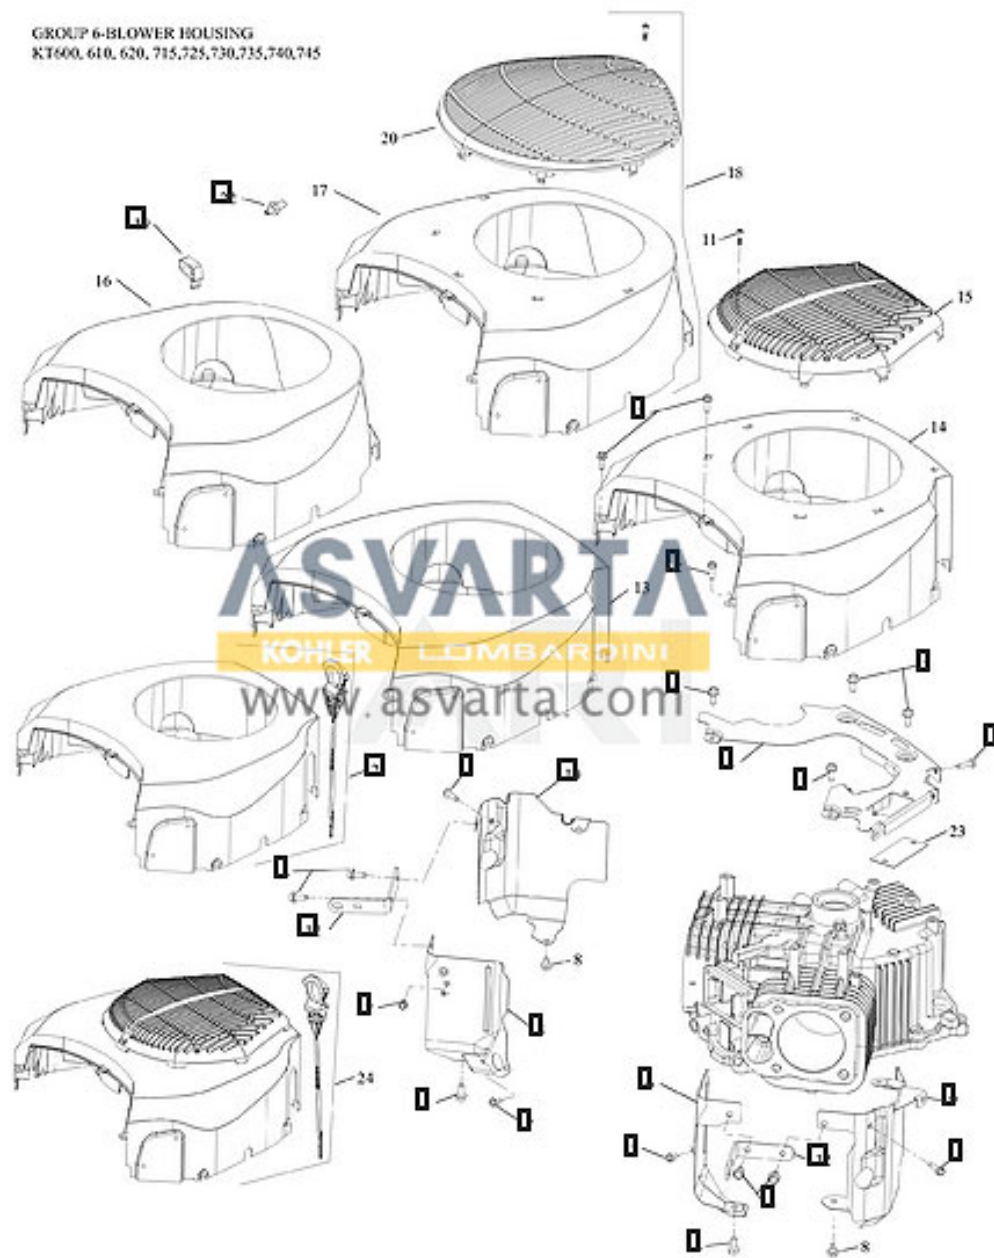

KOHLER®

GROUP 1-CRANKSHAFT
KT600, 610, 620, 710, 715, 725, 730, 735, 740, 745

GROUP 2-CRANKCASE
KT600, 610, 620, 715, 725, 730, 735, 740, 745

GROUP 3-LUBRICATION

KT600, 610, 620, 715, 725, 730, 735, 740, 745

GROUP 4-HEAD/VALVE BREATHER
KT 600, 610, 620, 715, 725, 730, 735, 740, 745

GROUP 5-IGNITION
KT600, 610, 620, 715, 725, 730, 735, 740, 745

GROUP 6-BLOWER HOUSING
KT600, 610, 620, 715, 725, 730, 735, 740, 745

GROUP 7-STARTER
KT600, 610, 620, 715, 725, 730, 735, 740, 745

GROUP 8-FUEL SYSTEM
KT600, 610, 620, 715, 725, 730, 735, 740, 745

GROUP 9-ENGINE CONTROLS
KT600, 610, 620, 715, 725, 730, 735, 740, 745

GROUP 10-AIR INTAKE
KT600, 610, 620, 715, 725, 730, 735, 740, 745