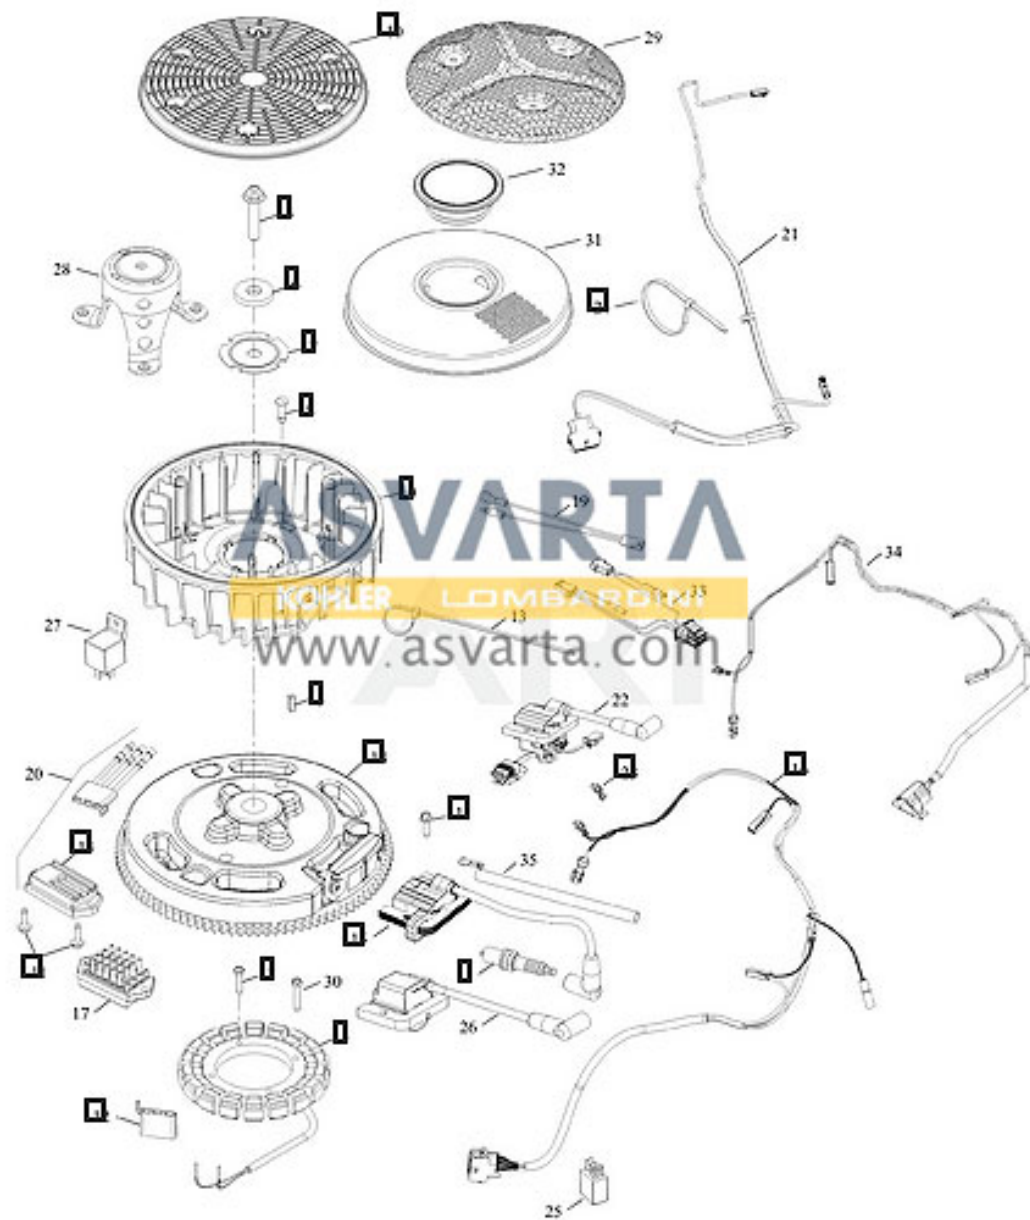

KOHLER®

GROUP 1-CRANKSHAFT
KT600, 610, 620, 710, 715, 725, 730, 735, 740, 745

GROUP 2-CRANKCASE
KT600, 610, 620, 715, 725, 730, 735, 740, 745

GROUP 3-LUBRICATION

KT600, 610, 620, 715, 725, 730, 735, 740, 745

GROUP 4-HEAD/VALVE BREATHER
KT 600, 610, 620, 715, 725, 730, 735, 740, 745

GROUP 5-IGNITION
KT600, 610, 620, 715, 725, 730, 735, 740, 745

GROUP 6-BLOWER HOUSING
KT600, 610, 620, 715, 725, 730, 735, 740, 745

GROUP 7-STARTER
KT600, 610, 620, 715, 725, 730, 735, 740, 745

GROUP 8-FUEL SYSTEM
KT600, 610, 620, 715, 725, 730, 735, 740, 745

GROUP 9-ENGINE CONTROLS
KT600, 610, 620, 715, 725, 730, 735, 740, 745

GROUP 10-AIR INTAKE
KT600, 610, 620, 715, 725, 730, 735, 740, 745