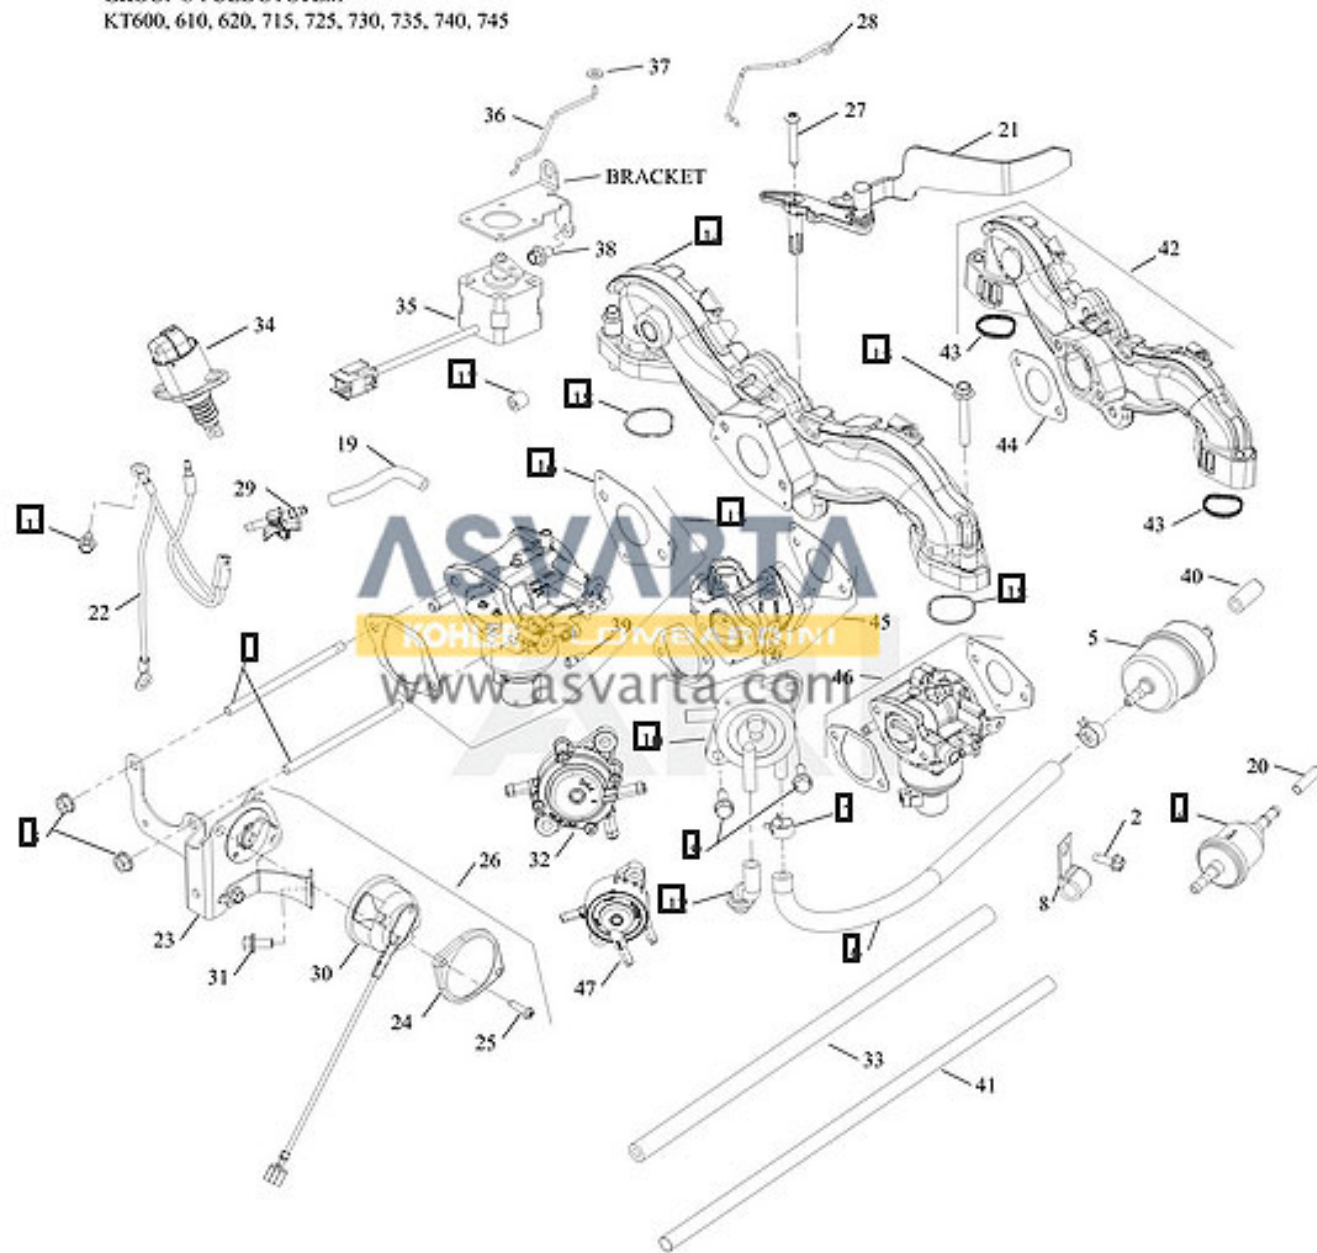

KOHLER®

GROUP 1-CRANKSHAFT
KT600, 610, 620, 710, 715, 725, 730, 735, 740, 745

GROUP 2-CRANKCASE
KT600, 610, 620, 715, 725, 730, 735, 740, 745

GROUP 3-LUBRICATION

KT600, 610, 620, 715, 725, 730, 735, 740, 745

GROUP 4-HEAD/VALVE BREATHER
KT 600, 610, 620, 715, 725, 730, 735, 740, 745

GROUP 5-IGNITION
KT600, 610, 620, 715, 725, 730, 735, 740, 745

GROUP 6-BLOWER HOUSING
KT600, 610, 620, 715, 725, 730, 735, 740, 745

GROUP 7-STARTER
KT600, 610, 620, 715, 725, 730, 735, 740, 745

GROUP 8-FUEL SYSTEM
KT600, 610, 620, 715, 725, 730, 735, 740, 745

GROUP 9-ENGINE CONTROLS
KT600, 610, 620, 715, 725, 730, 735, 740, 745

GROUP 10-AIR INTAKE
KT600, 610, 620, 715, 725, 730, 735, 740, 745